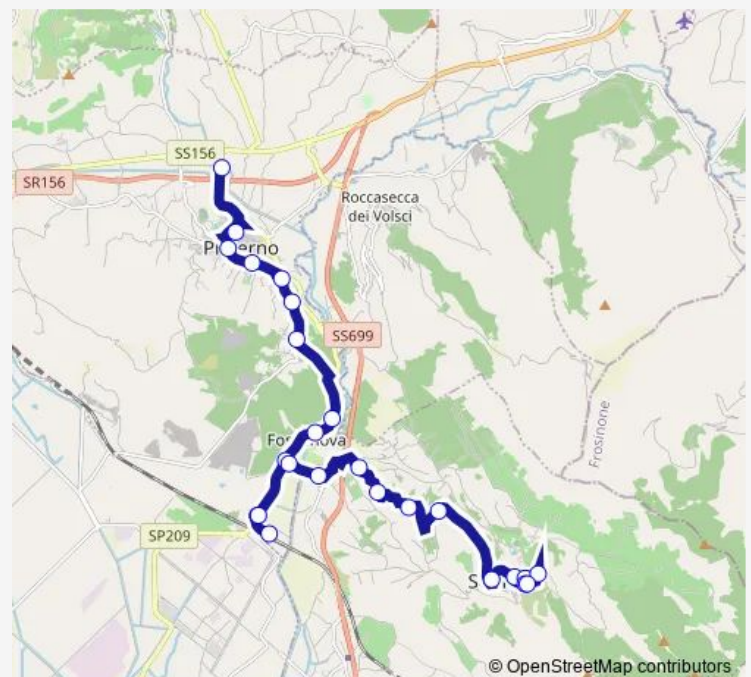

### Route schedule

Priverno Ist.Agrario # 5585 — Sonnino | Via Pellegrini Via Arringo # f3825

Monday 13:55

Tuesday 13:55

Wednesday 13:55

Thursday 13:55

Friday 13:55

Saturday 13:55

### Route info

Direction: Priverno Ist.Agrario # 5585

Stops: 25

Trip Duration: 0 hour 40 min

Priverno (Comune) - Sonnino # Pv34d

Sonnino | Via Pellegrini Via De Angelis # f3822

Sonnino | Via D'Acquisto # f3823