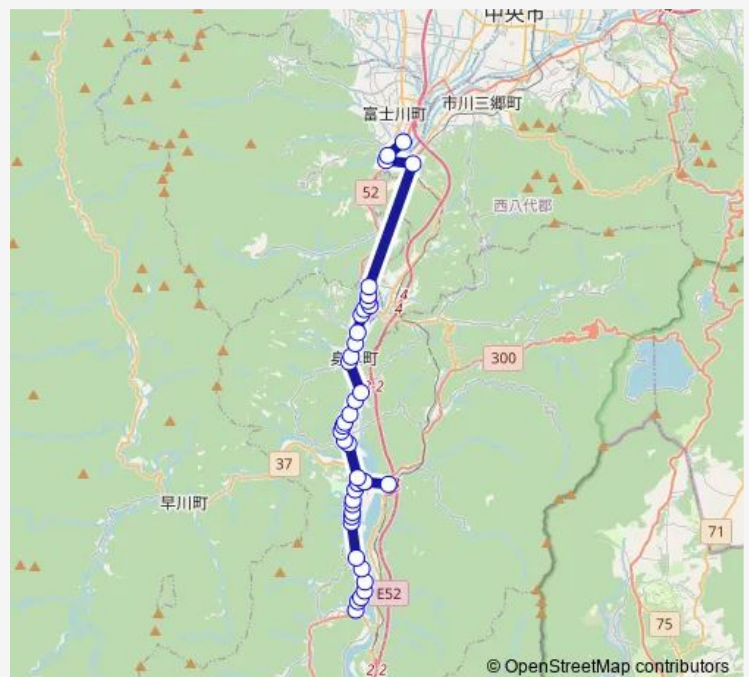

Bus 身延支所→富士川病院

身延支所→富士川病院(【身延町営バス】身延鯉沢線)

[Go to website](#)

Direction

身延支所前 — 富士川病院

40 stops

[Open route schedule](#)

身延支所前

波木井発電所

虹川橋

波木井山

波木井坂下

波木井坂上

北向沢橋

当子沢

清水

荒町

新町

矢沢橋

大庭(身延町)

上沢寺

上沢住宅

波高島駅

上沢住宅

クラフトパーク入口

飯富ふれあいセンター

飯富病院

飯富

Route schedule

身延支所前 — 富士川病院

Monday 06:30

Tuesday 06:30

Wednesday 06:30

Thursday 06:30

Friday 06:30

Saturday 06:30

Sunday 06:30

Route info

Direction: 身延支所前

Stops: 40

Trip Duration: 1 hour 3 min

■ 身延支所→富士川病院 — 身延支所→富士川病院(【身延町営バス】身延鯉沢線)