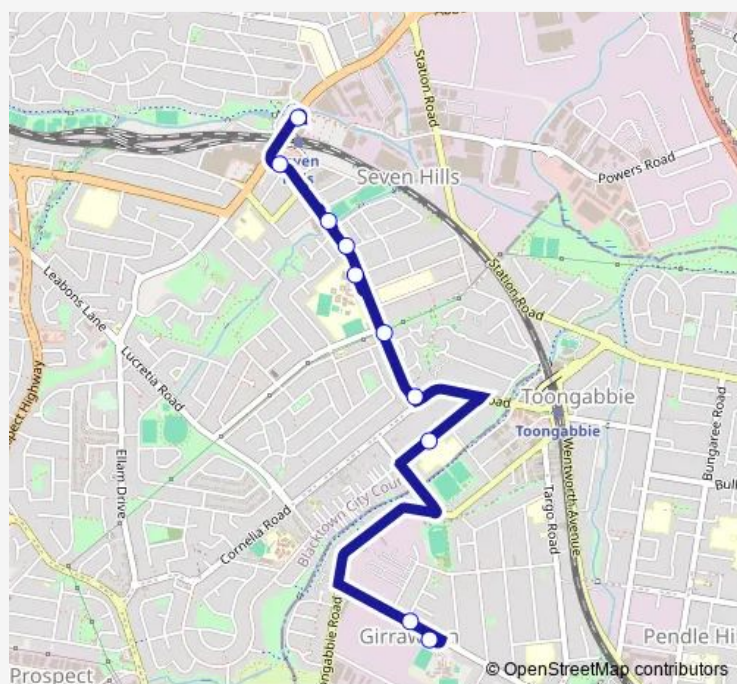

### Direction

Seven Hills Station, Stand B — Girraween HS Bus Bay, Gilba Rd

10 stops

[Open route schedule](#)

Seven Hills Station, Stand B

Best Rd Opp Alice St

Best Rd Opp Seven Hills Rsl

Best Rd At Eighth Av

The Hills Sports High School

Best Rd Opp Mackenzie Bvd

Best Rd At Cornelia Rd

Toongabbie Christian College, Metella Rd

Gilba Rd At Palm St

Girraween HS Bus Bay, Gilba Rd

### Route schedule

Seven Hills Station, Stand B — Girraween HS Bus Bay, Gilba Rd

Monday 08:09

Tuesday 08:09

Wednesday 08:09

Thursday 08:09

Friday 08:09

Saturday —

### Route info

Direction: Seven Hills Station, Stand B

Stops: 10

Trip Duration: 0 hour 16 min

8020 School Bus time schedules and route maps are available in an offline PDF at [busmaps.com](https://busmaps.com). Use the [busmaps.com](https://busmaps.com) website to see live bus times, train schedule or subway schedule, and step-by-step directions for all public transit in Parramatta