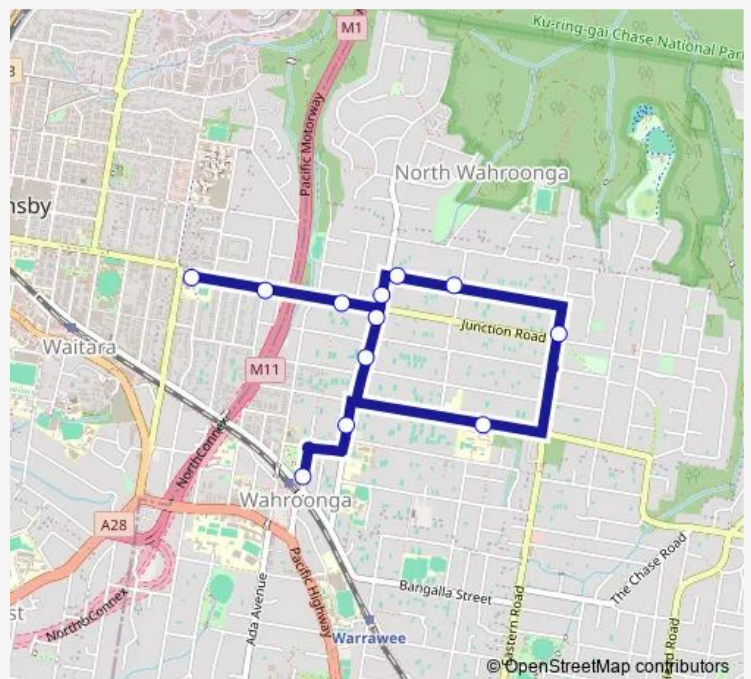

Cleveland St At Glwydon Pl

Grosvenor St After Bareena Av

Grosvenor St After Junction Rd

Carrington Rd After Grosvenor St

Carrington Rd At Wahroonga Av

Boundary Rd Opp Junction Rd

Wahroonga Public School, Burns Rd

Grosvenor St Before Junction Rd

Junction Rd Before Coonanbarra Rd

Edgeworth David Av At Woonona Av

Waitara Public School, Edgeworth David Av

Route schedule

Wahroonga Station, Illoura Av — Waitara Public School, Edgeworth David Av

Monday 08:54

Tuesday 08:54

Wednesday 08:54

Thursday 08:54

Friday —

Saturday —

Sunday —

Route info

Direction: Wahroonga Station, Illoura Av

Stops: 12

Trip Duration: 0 hour 16 min

8020 — Wahroonga Station to Waitara Ps

8020 School Bus time schedules and route maps are available in an offline PDF at [busmaps.com](https://busmaps.com). Use the [busmaps.com](https://busmaps.com) website to see live bus times, train schedule or subway schedule, and step-by-step directions for all public transit in Sydney