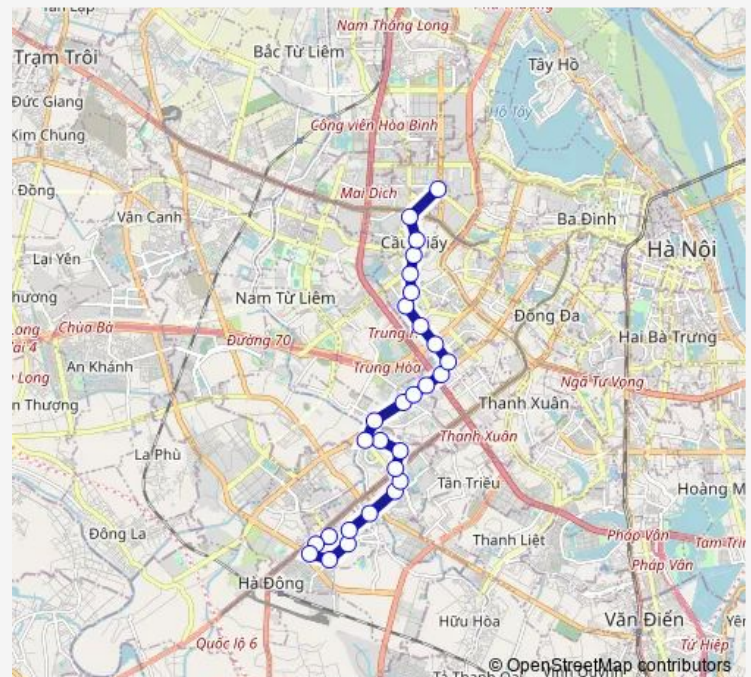

STOP_85_2_S19

STOP_85_2_S20

STOP_85_2_S21

Route schedule

STOP_85_1_S26 — STOP_85_2_S28

Monday 06:30-19:40

Tuesday 06:30-19:40

Wednesday 06:30-19:40

Thursday 06:30-19:40

Friday 06:30-19:40

Saturday 06:30-19:40

Sunday 06:30-19:40

Route info

Direction: STOP_85_1_S26

Stops: 28

Trip Duration: 0 hour 57 min

Route_85_2

STOP_85_2_S22
STOP_85_2_S23
Stop_104_2_S23
STOP_85_2_S25
STOP_85_2_S26
STOP_85_2_S27
STOP_85_2_S28

Route_85_2 Bus time schedules and route maps are available in an offline PDF at busmaps.com. Use the busmaps.com website to see live bus times, train schedule or subway schedule, and step-by-step directions for all public transit in Ha GJong