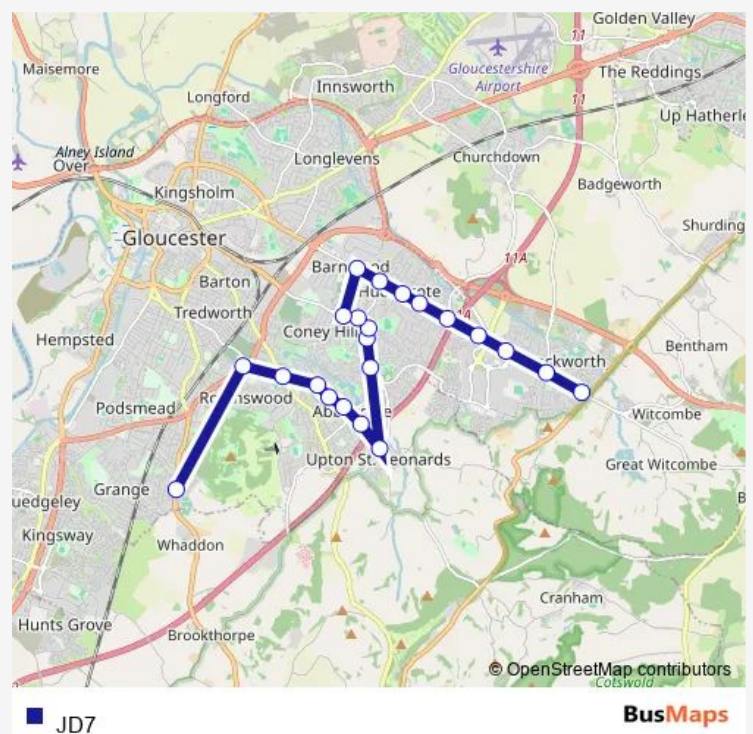

Bus JD7

[Go to website](#)

Direction

St Peter's RC High School Bus Park — Cross Hands Roundabout

22 stops

[Open route schedule](#)

St Peter's RC High School Bus Park

St Aldate Church

Delta Way

Golf Club Lane

Vicarage Lane

Route schedule

St Peter's RC High School Bus Park — Cross Hands Roundabout

Monday	15:55
Tuesday	15:55
Wednesday	15:55
Thursday	15:55
Friday	15:55
Saturday	—
Sunday	—

Route info

Direction: St Peter's RC High School Bus Park

Stops: 22

Trip Duration: 0 hour 44 min

Direction

Cross Hands Roundabout — St Peter's RC High School Bus Park

22 stops

[Open route schedule](#)

Cross Hands Roundabout

Tuesday 07:55

Wednesday 07:55

Thursday 07:55

Friday 07:55

Saturday —

Sunday —

Route info

Direction: Cross Hands Roundabout