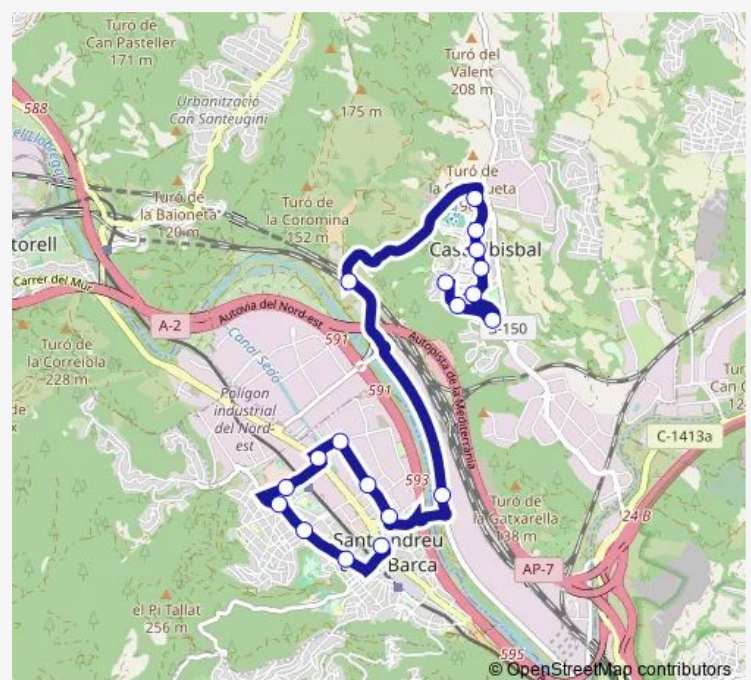

### Route schedule

St. Andreu de la Barca. Ajuntament — Castellbisbal. C. de l'Estació

Monday 06:51-20:23

Tuesday 06:51-20:23

Wednesday 06:51-20:23

Thursday 06:51-20:23

Friday 06:51-20:23

Saturday —

### Route info

Direction: St. Andreu de la Barca. Ajuntament

Stops: 19

Trip Duration: 0 hour 42 min

## Route schedule

Castellbisbal. Cementiri — St. Andreu de la Barca. C. de la Indústria / C. de Can Sallarés

Monday 06:17-19:57

Tuesday 06:17-19:57

Wednesday 06:17-19:57

Thursday 06:17-19:57

Friday 06:17-19:57

## Route info

Direction: Castellbisbal. Cementiri

Stops: 19

Trip Duration: 0 hour 45 min

L66 Bus time schedules and route maps are available in an offline PDF at [busmaps.com](https://busmaps.com). Use the [busmaps.com](https://busmaps.com) website to see live bus times, train schedule or subway schedule, and step-by-step directions for all public transit in Castellbisbal