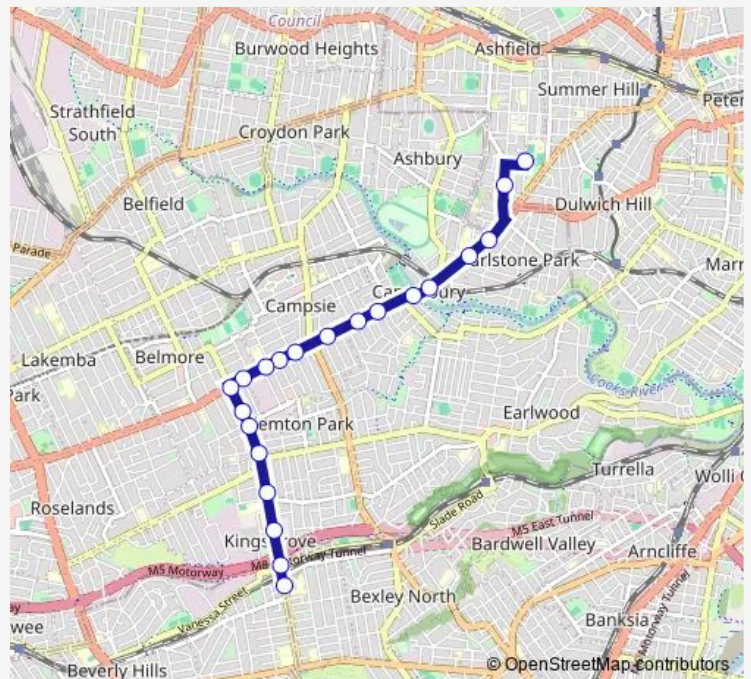

School Bus 566s Trinity Grammar Summer Hill to Kingsgrove Station

[Go to website](#)

Direction

Trinity Grammar School, Victoria St — Kingsgrove Shops, Kingsgrove Rd

21 stops

[Open route schedule](#)

- Trinity Grammar School, Victoria St
- Queen St Before Hanks St
- Canterbury Rd At Dunkeld Av
- Canterbury Rd At Church St
- Canterbury Station, Canterbury Rd, Stand F
- Saint Mary Mackillop Reserve, Canterbury Rd
- Canterbury Rd At Howard St
- Canterbury Rd At Allen St
- Canterbury Rd At Robertson St
- Canterbury Rd At Viking St
- Canterbury Rd At Troy St
- Canterbury Rd Opp Canterbury Hospital
- Canterbury Rd At Chelmsford Av
- Kingsgrove Rd At Forbes Av
- Kingsgrove Rd At St Jude Cres
- Kingsgrove Rd After Harp St
- Kingsgrove Rd At Turton Av
- Kingsgrove Rd Opp Kingsgrove North High School
- Kingsgrove Rd Opp Omnibus Rd
- Kingsgrove Rd At Kingsgrove Av

Route schedule

Trinity Grammar School, Victoria St — Kingsgrove Shops, Kingsgrove Rd

Monday	15:48
Tuesday	15:48
Wednesday	15:48
Thursday	15:48
Friday	—
Saturday	—
Sunday	—

Route info

Direction: Trinity Grammar School, Victoria St

Stops: 21

Trip Duration: 0 hour 29 min

566s School Bus time schedules and route maps are available in an offline PDF at busmaps.com. Use the busmaps.com website to see live bus times, train schedule or subway schedule, and step-by-step directions for all public transit in Sydney