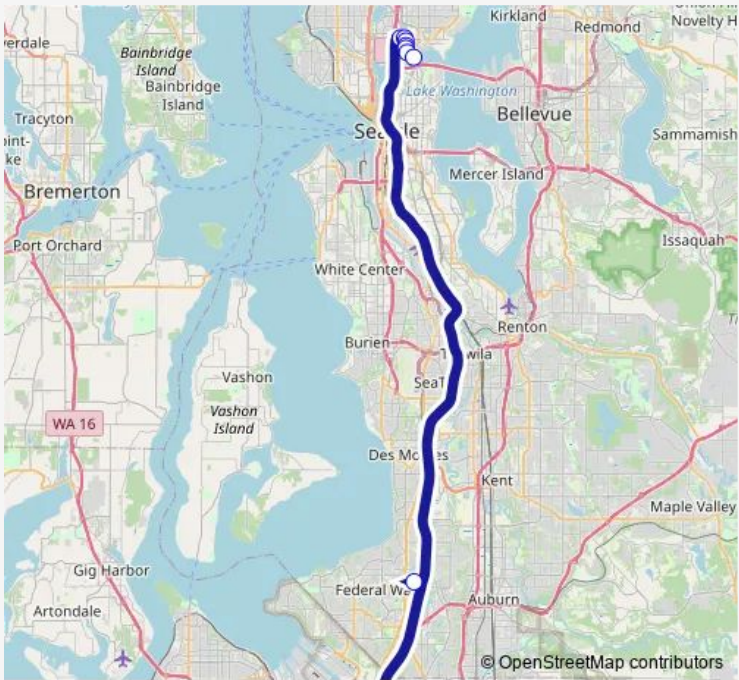

Bus 586 Tacoma - U. District

[Go to website](#)

Direction
 45th St NE & Roosevelt Way NE — Tacoma Dome Station - Zone E

9 stops

[Open route schedule](#)

- 45th St NE & Roosevelt Way NE
- NE 45th St & University Way NE
- 15th Ave NE & NE 43rd St
- 15th Ave NE & NE Campus Pkwy
- 15th Ave NE & NE 40th St
- Pacific St NE & UW Hitchcock Hall
- University of Washington Station
- Federal Way TC - Bay 5
- Tacoma Dome Station - Zone E

Route schedule
 45th St NE & Roosevelt Way NE — Tacoma Dome Station - Zone E

Monday	15:06-18:18
Tuesday	15:06-18:18
Wednesday	15:06-18:18
Thursday	15:06-18:18
Friday	15:06-18:18
Saturday	—
Sunday	—

Route info

Direction: 45th St NE & Roosevelt Way NE

Stops: 9

Trip Duration: 1 hour 16 min

Direction

Tacoma Dome Station - Zone E — University of Washington Station

9 stops

[Open route schedule](#)

Tacoma Dome Station - Zone E

Route schedule

Tacoma Dome Station - Zone E — University of Washington Station

Monday 05:10-08:00

Tuesday 05:10-08:00

Wednesday 05:10-08:00

Thursday 05:10-08:00

Friday 05:10-08:00

Saturday —