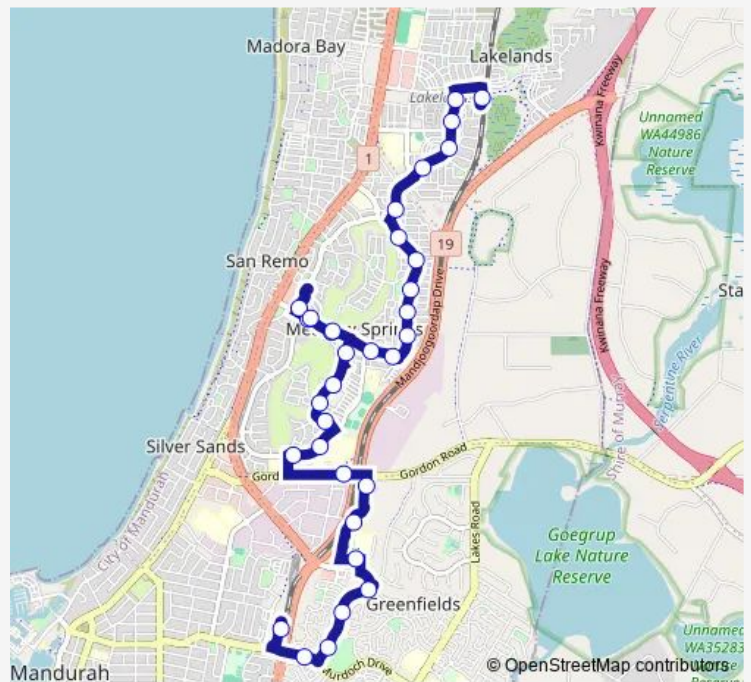

Yindana Bvd Before Maddox Vista

Yindana Bvd Before Jileroo Br

Kirkland Way After St Cloud Link

Pebble Beach Bvd Before Bramshaw St

Pebble Beach Bvd After Longmeadow Vista

Pebble Beach Bvd Before Ellinwoodloop

Pebble Beach Bvd Before Camden Way

Pebble Beach Bvd Before Highland Cr

Meadow Springs Dr After Pebble Beach Bvd

Meadow Springs Dr Before Jester Pwy

Camden Wy After Moonbrook Wy

Portrush Pde Adjacent Raaf Estate

Portrush Pde After Tylney Lp

Portrush Pde Before Oakmont Av

Oakmont Av Frederick Irwin Ang Sch

Oakmont Av Before Seminole Av

Gordon Rd After Thornborough Rd

Route schedule

Lakelands Stn Stand 3 — Mandurah Bus Stn Stand 5

Monday	09:30-15:50
Tuesday	09:30-15:50
Wednesday	09:30-15:50
Thursday	09:30-15:50
Friday	09:30-15:50
Saturday	07:44-18:44
Sunday	09:44-17:44

Route info

Direction: Lakelands Stn Stand 3

Stops: 29

Trip Duration: 0 hour 26 min