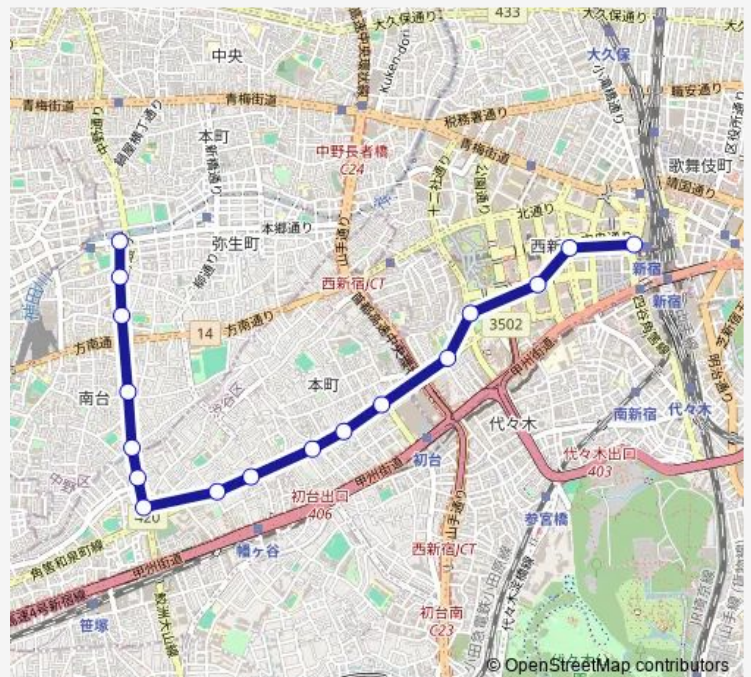

### Route schedule

新宿駅西口 — 中野車庫

Monday 21:09-22:50

Tuesday 22:20-22:50

Wednesday 21:09-22:50

Thursday 21:09-22:50

Friday 22:20-22:50

Saturday 21:09-22:40

Sunday 21:09-22:24

### Route info

Direction: 新宿駅西口

Stops: 17

Trip Duration: 0 hour 18 min

宿 4 1 Bus time schedules and route maps are available in an offline PDF at [busmaps.com](https://busmaps.com). Use the [busmaps.com](https://busmaps.com) website to see live bus times, train schedule or subway schedule, and step-by-step directions for all public transit in Tokyo