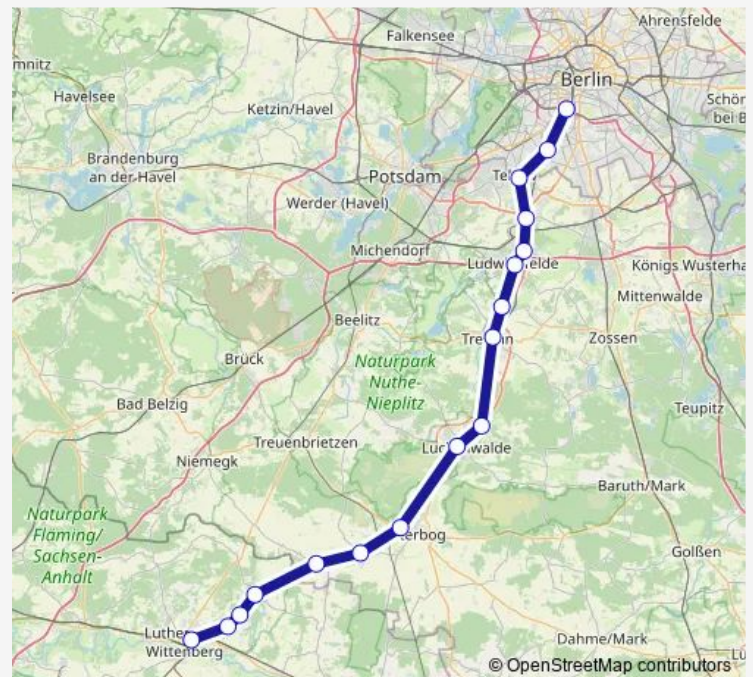

Thyrow Bahnhofstraße/Dorfstraße

Ludwigsfelde

Ludwigsfelde, Am Birkengrund 1

Großbeeren Märkische Allee Süd

Teltow Stadt(Mahlower Straße/Gonfrevillestraße)

Berlin-Lichterfelde Ost

S Südkreuz

Route schedule

Lutherstadt Wittenberg Hbf — S Südkreuz

| | |
|-----------|-------|
| Monday | 00:35 |
| Tuesday | 00:35 |
| Wednesday | 00:35 |
| Thursday | 00:35 |
| Friday | 00:35 |
| Saturday | — |
| Sunday | 00:35 |

Route info

Direction: Lutherstadt Wittenberg Hbf

Stops: 17

Trip Duration: 3 hour 7 min

RE3

BusMaps

RE3 Bus time schedules and route maps are available in an offline PDF at busmaps.com. Use the busmaps.com website to see live bus times, train schedule or subway schedule, and step-by-step directions for all public transit in Berlin