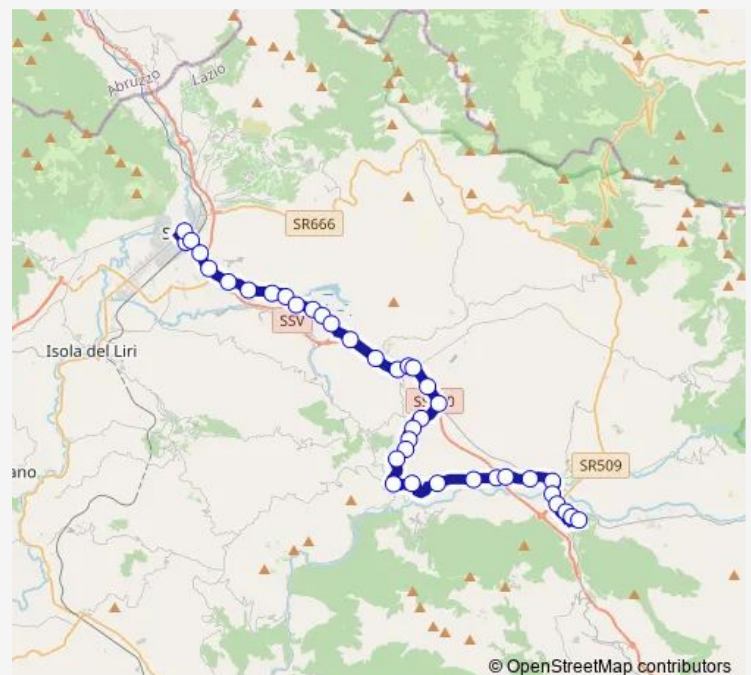

Saturday —

Sunday —

Route info

Direction: Sora | Stazione FS # f5890

Stops: 38

Trip Duration: 0 hour 45 min

Casalvieri | Via Roselli, 1 # f7361

Casalvieri | Via San Martino, 1 # f7362