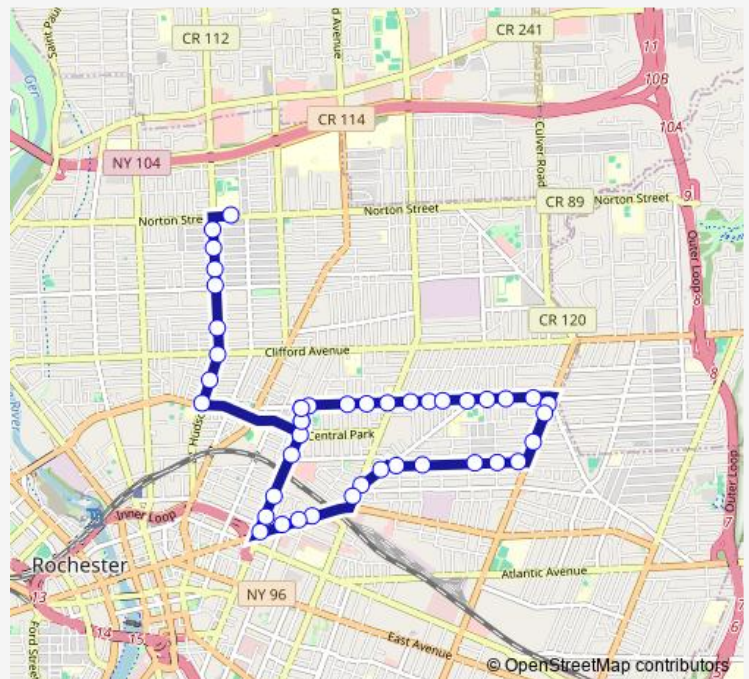

Bay & Edgeland

Bay & Salisbury

Bay & Dorset

Route schedule

Niagara & Central Park — Franklin High School

Monday 06:55

Tuesday 06:55

Wednesday 06:55

Thursday 06:55

Friday 06:55

Saturday —

Sunday —

Route info

Direction: Niagara & Central Park

Stops: 37

Trip Duration: 0 hour 20 min

429 — N Marketview-Beechwood/Norton

Bay & Morton

Bay & Ellison

Bay & Baycliff

Bay & Goodman

Bay & 6th

Bay & Harvest

Bay & 1st

Monday 14:40

Tuesday 14:40

Wednesday 14:40

Thursday 14:40

Friday 11:10-14:40

Saturday —

Sunday —

Route info