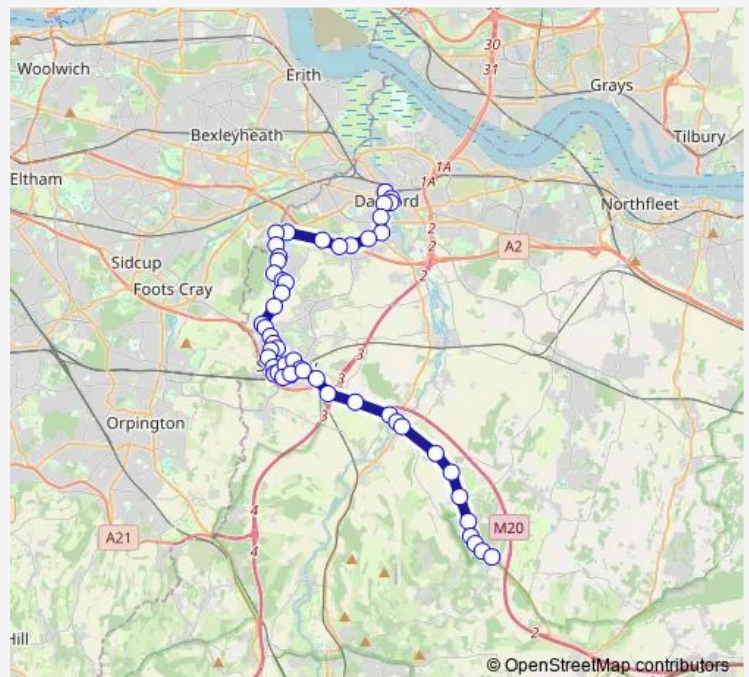

Route schedule

Home Gardens — The Portobello Inn

Monday	09:30-18:50
Tuesday	09:30-18:50
Wednesday	09:30-18:50
Thursday	09:30-18:50
Friday	09:30-18:50
Saturday	10:30-16:30
Sunday	—

Route info

Direction: Home Gardens

Stops: 51

Trip Duration: 0 hour 53 min

429 — Dartford - Swanley - West Kingsdown

Selah Drive

Wisteria Gardens

Alder Way

Shurlock Avenue

Hart Dyke Road

Lavender Hill

Cherry Avenue

Leewood Place

Railway Station

Orchards Academy

Bartholomew Way Asda

High Street

Station Approach

Railway Station Azalea Drive

Station Approach

Goldsel Road

Rogers Court

Wested Lane

Button Street

Lion Hotel

Pied Bull