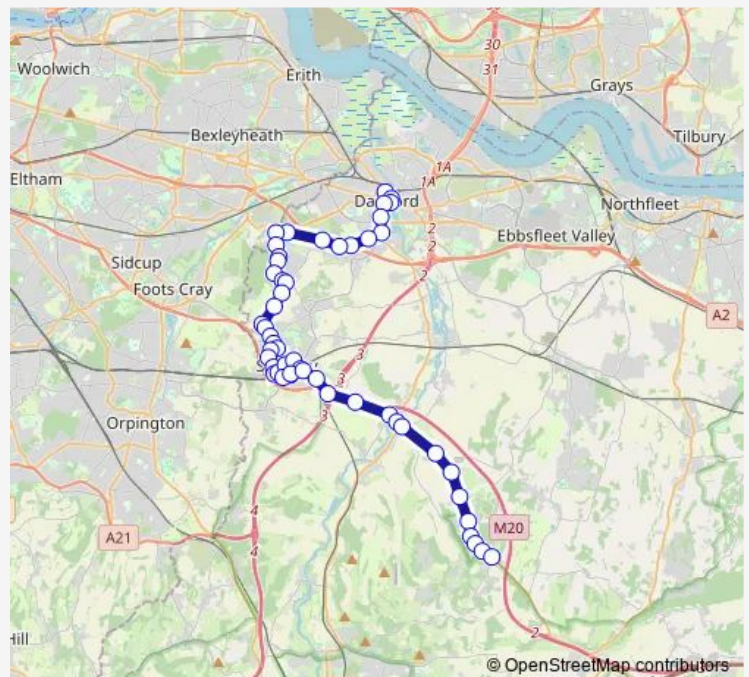

Route schedule

Home Gardens — The Portobello Inn

Monday	09:30-18:50
Tuesday	09:30-18:50
Wednesday	09:30-18:50
Thursday	09:30-18:50
Friday	09:30-18:50
Saturday	10:30-16:30
Sunday	—

Route info

Direction: Home Gardens

Stops: 51

Trip Duration: 0 hour 53 min

429 — Dartford - Swanley - West Kingsdown

Selah Drive

Wisteria Gardens

Alder Way

Shurlock Avenue

Hart Dyke Road

Lavender Hill

Cherry Avenue

Leewood Place

Railway Station

Orchards Academy

Bartholomew Way Asda

High Street

Station Approach

Railway Station Azalea Drive

Station Approach

Goldsel Road

Rogers Court

Wested Lane

Button Street

Lion Hotel

Pied Bull