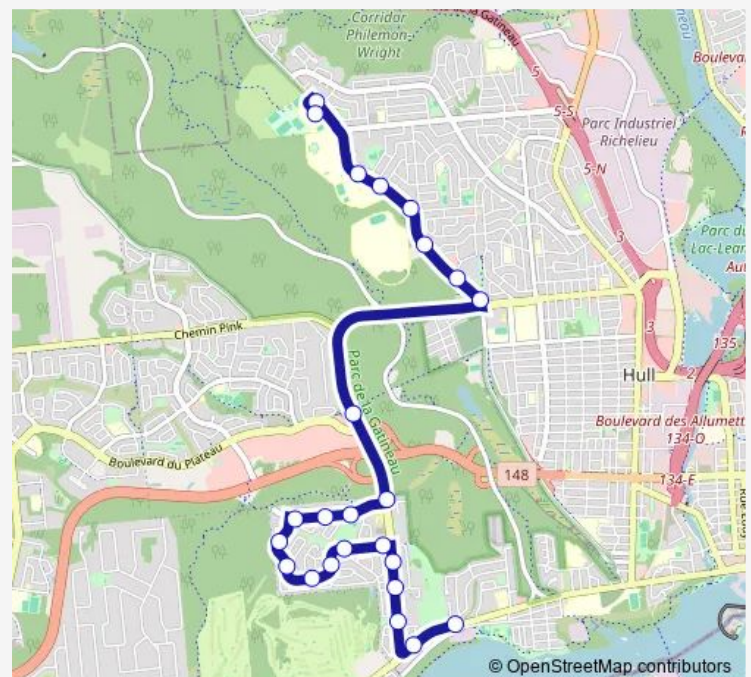

Saint-Raymond/des Trembles

Saint-Raymond/des Jonquilles

Saint-Raymond/Marcel-Chaput

Route schedule

École Secondaire Mont-Bleu — Alexandre-Taché/Saint-Dominique

Monday	14:55
Tuesday	14:55
Wednesday	14:55
Thursday	14:55
Friday	14:55
Saturday	—
Sunday	—

Route info

Direction: École Secondaire Mont-Bleu

Stops: 23

Trip Duration: 0 hour 22 min

429 — LE Manoir/Mont-Bleu

Alexandre-Taché/Saint-Raymond

Alexandre-Taché/Saint-Dominique

Direction

Alexandre-Taché/Saint-Dominique — École Secondaire Mont-Bleu

24 stops

[Open route schedule](#)

Alexandre-Taché/Saint-Dominique

Alexandre-Taché/Saint-Raymond

Saint-Raymond/des Capucines

Saint-Raymond/des Jonquilles

Tuesday 07:06-07:08

Wednesday 07:06-07:08

Thursday 07:06-07:08

Friday 07:06-07:08

Saturday —

Sunday —

Route info

Direction: Alexandre-Taché/Saint-Dominique