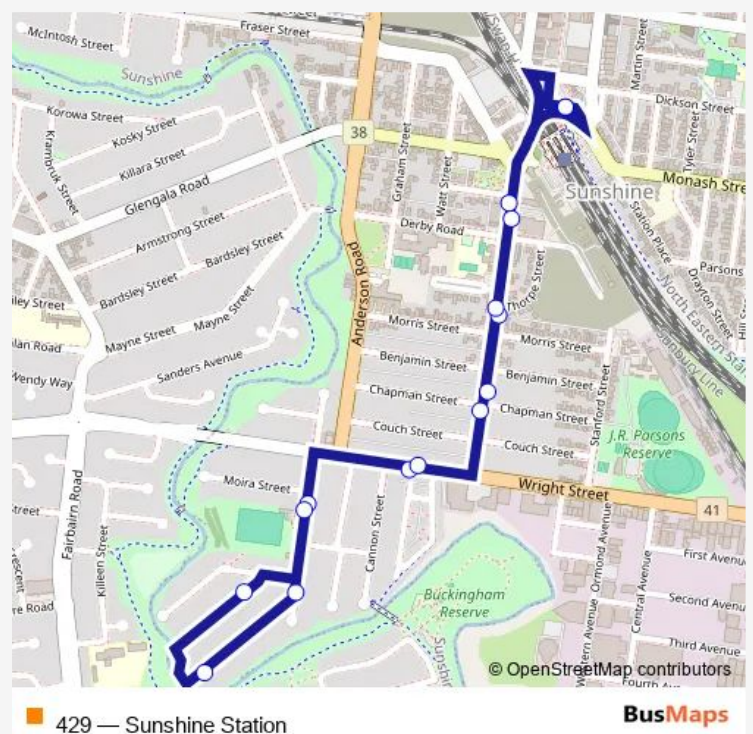

### Direction

Sunshine Station/Dickson St (Sunshine) — Sunshine Station/Dickson St (Sunshine)

15 stops

[Open route schedule](#)

Sunshine Station/Dickson St (Sunshine)

Corio St/100 Hampshire Rd (Sunshine)

Thorpe St/Hampshire Rd (Sunshine)

Cannon St/Wright St (Sunshine)

Chapman St/Hampshire Rd (Sunshine)

Leith Ave/Hampshire Rd (Sunshine)

Corio St/Hampshire Rd (Sunshine)

Sunshine Station/Dickson St (Sunshine)

### Route schedule

Sunshine Station/Dickson St (Sunshine) — Sunshine Station/Dickson St (Sunshine)

Monday 05:45-20:58

Tuesday 05:45-20:58

Wednesday 05:45-20:58

Thursday 05:45-20:58

Friday 05:45-20:58

Saturday 06:08-20:58

### Route info

Direction: Sunshine Station/Dickson St (Sunshine)

Stops: 15

Trip Duration: 0 hour 11 min

429 Bus time schedules and route maps are available in an offline PDF at [busmaps.com](https://busmaps.com). Use the [busmaps.com](https://busmaps.com) website to see live bus times, train schedule or subway schedule, and step-by-step directions for all public transit in Melbourne