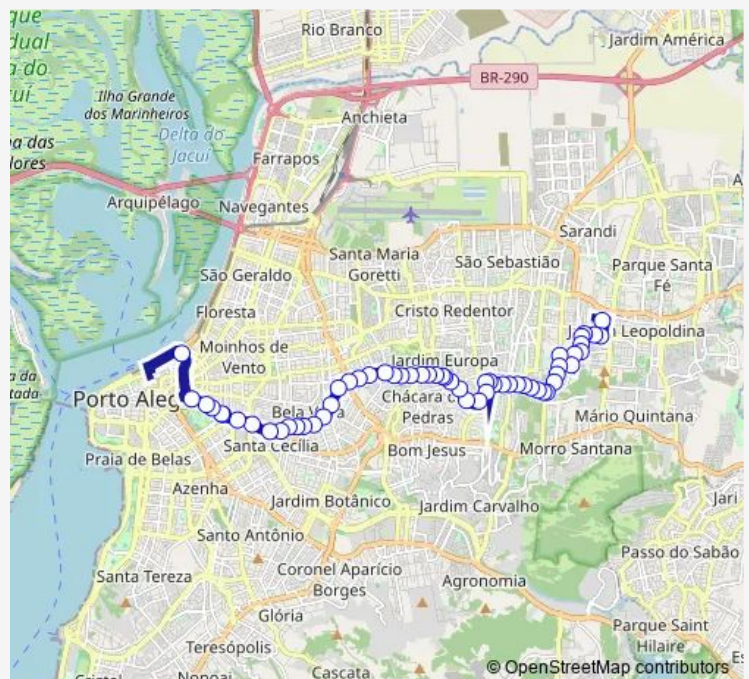

Saturday 05:50-23:30

Sunday 06:10-22:30

Route info

Direction: ZN INDEFINIDA PAPA PIO XII

Stops: 58

Trip Duration: 0 hour 35 min

JD ITU Sabara Alberto Pasqualini

CIRCULAR