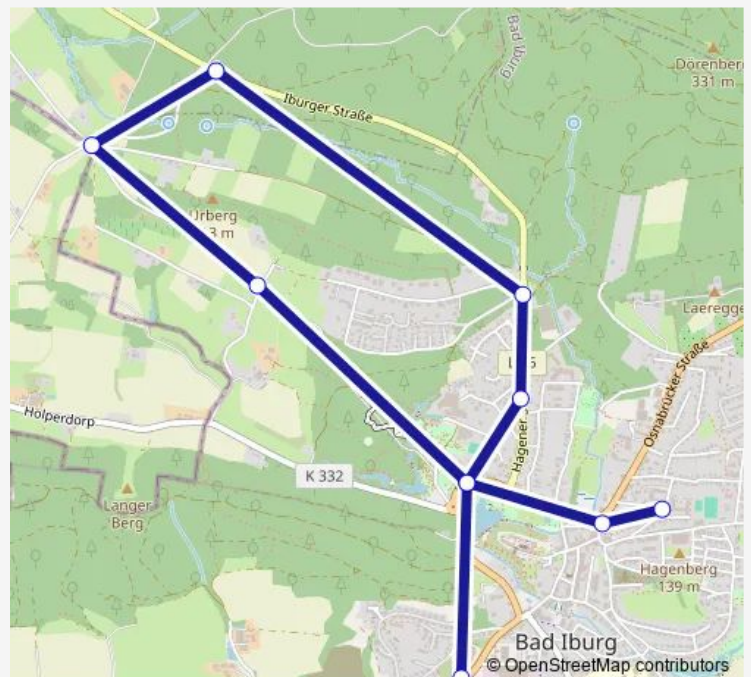

Direction

Bad Iburg Realschule — Bad Iburg Charlottensee

9 stops

[Open route schedule](#)

Bad Iburg Realschule

Bad Iburg Schulzentrum

Bad Iburg Charlottensee

Bad Iburg Abzw. Mäscherhof

Tuesday 12:05-15:25

Wednesday 12:05-15:25

Thursday 12:05-15:25

Friday 12:05-15:25

Saturday —

Sunday —

Route info

Direction: Bad Iburg Realschule

Stops: 9

Trip Duration: 0 hour 19 min

Direction

Bad Iburg Grundschule — Bad Iburg Realschule

10 stops

[Open route schedule](#)

Bad Iburg Grundschule

Bad Iburg Rathaus

Thursday 07:18

Friday 07:18

Saturday —

Sunday —

Route info

Direction: Bad Iburg Realschule

Stops: 9

Trip Duration: 0 hour 17 min