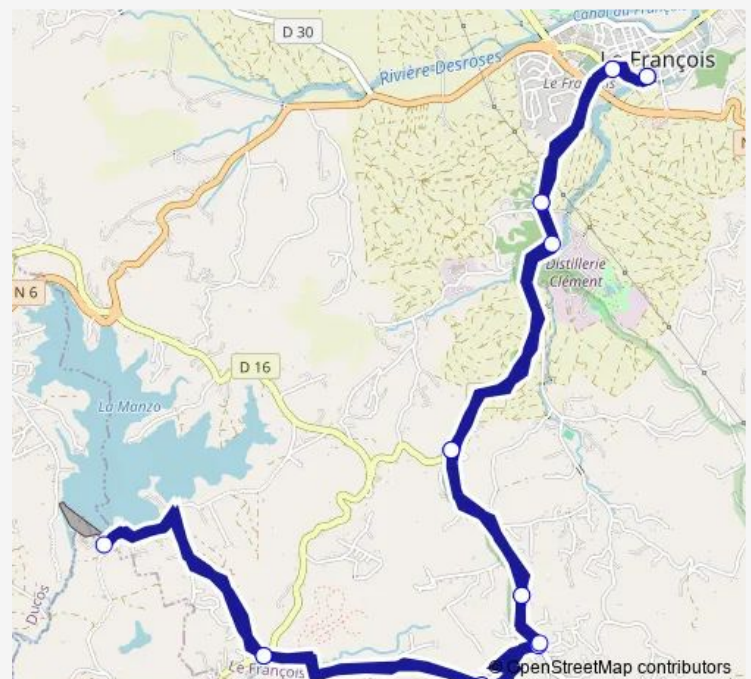

### Direction

Le Francois - Gare routière — Le Francois - Gare routière

18 stops

[Open route schedule](#)

Le Francois - Gare routière

Le Francois - BNP/Cimetière/Marché

Le Francois - Lot. Derrière Bois

Le Francois - Habitation Clément

Le Francois - Gare routière

### Route schedule

Le Francois - Gare routière — Le Francois - Gare routière

Monday 06:55-17:20

Tuesday 06:55-17:20

Wednesday 06:55-17:20

Thursday 06:55-17:20

Friday 06:55-17:20

Saturday 06:55-12:00

### Route info

Direction: Le Francois - Gare routière

Stops: 18

Trip Duration: 0 hour 53 min

L-55b Bus time schedules and route maps are available in an offline PDF at [busmaps.com](https://busmaps.com). Use the [busmaps.com](https://busmaps.com) website to see live bus times, train schedule or subway schedule, and step-by-step directions for all public transit in Fort-de-France