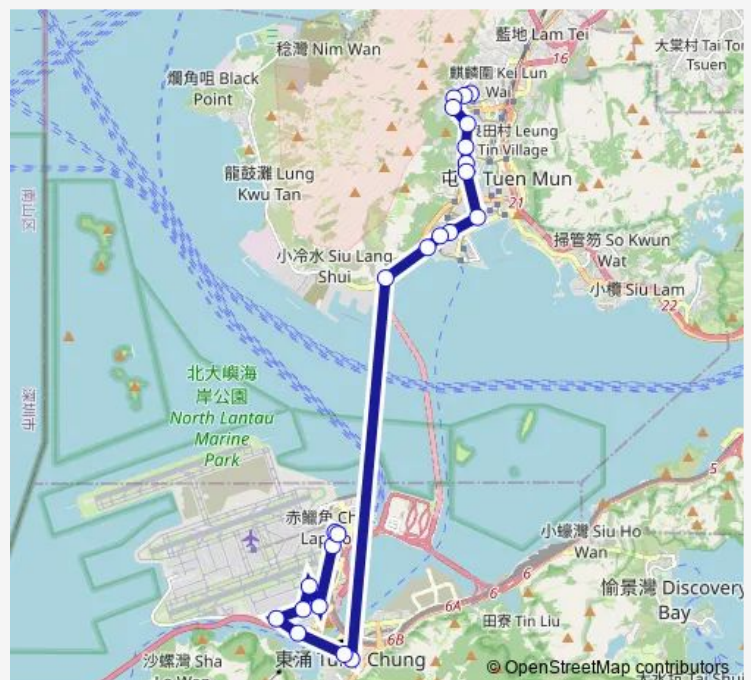

[Ctb] Goodrich Garden, Ming KUM Road[[Kmb] PO TIN BBI - Goodrich Garden][Lwb] PO TIN BBI - Goodrich Garden

[Kmb] TIN LOK House TIN King Estate[[Lwb] TIN LOK House TIN King Estate

[Ctb] TIN YUE House TIN King Estate, TIN King Road[[Kmb] TIN YUE House TIN King Estate][Lrtfeeder] LR SAN WAI Stop[[Lwb] TIN YUE House TIN King Estate

[Ctb] LR Shek PAI Stop, Ming KUM Road[[Kmb] Shek PAI Station][Lrtfeeder] LR Shek PAI Stop[[Lwb] Shek PAI Station

[Ctb] LR Ming KUM Stop, Ming KUM Road[[Kmb] Ming KUM Station][Lrtfeeder] LR Ming KUM Stop[[Lwb] Ming KUM Station

[Kmb] Tsing WUN Station[[Lrtfeeder] LR Tsing WUN Stop][Lwb] Tsing WUN Station

[Kmb] ST. Peter Church[[Lrtfeeder] SKH ST. Peter'S Church][Lwb] ST. Peter Church

[Ctb] Tuen MUN Swimming Pool, HOI Wong Road[[Kmb] Tuen MUN Swimming Pool][Lwb] Tuen MUN Swimming Pool

[Kmb] YEH King House SIU Shan Court[[Lrtfeeder] SIU Shan Court][Lwb] YEH King House SIU Shan Court

[Ctb] SIU Shan Court, Lung MUN Road[[Lwb] LAU King House SIU Shan Court

Route schedule

[Ctb] Blossom Garden, Tsun WEN Road[[Kmb] Blossom Garden][Lwb] Blossom Garden — [Lwb] Airport (GTC) BUS Terminus

Monday	05:15
Tuesday	05:15
Wednesday	05:15
Thursday	05:15
Friday	05:15
Saturday	05:15
Sunday	—

Route info

Direction: [Ctb] Blossom Garden, Tsun WEN Road[[Kmb] Blossom Garden][Lwb] Blossom Garden

Stops: 23

Trip Duration: 1 hour 8 min