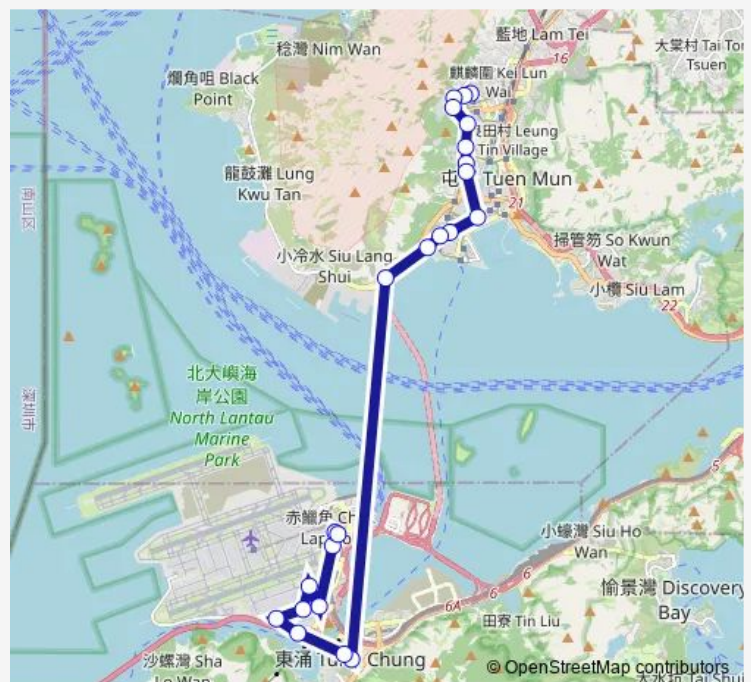

[Ctb] Goodrich Garden, Ming KUM Road[[Kmb] PO TIN BBI - Goodrich Garden][Lwb] PO TIN BBI - Goodrich Garden

[Kmb] TIN LOK House TIN King Estate[[Lwb] TIN LOK House TIN King Estate

[Ctb] TIN YUE House TIN King Estate, TIN King Road[[Kmb] TIN YUE House TIN King Estate][Lrtfeeder] LR SAN WAI Stop[[Lwb] TIN YUE House TIN King Estate

[Ctb] LR Shek PAI Stop, Ming KUM Road[[Kmb] Shek PAI Station][Lrtfeeder] LR Shek PAI Stop[[Lwb] Shek PAI Station

[Ctb] LR Ming KUM Stop, Ming KUM Road[[Kmb] Ming KUM Station][Lrtfeeder] LR Ming KUM Stop[[Lwb] Ming KUM Station

[Kmb] Tsing WUN Station[[Lrtfeeder] LR Tsing WUN Stop][Lwb] Tsing WUN Station

[Kmb] ST. Peter Church[[Lrtfeeder] SKH ST. Peter'S Church][Lwb] ST. Peter Church

[Ctb] Tuen MUN Swimming Pool, HOI Wong Road[[Kmb] Tuen MUN Swimming Pool][Lwb] Tuen MUN Swimming Pool

[Kmb] YEH King House SIU Shan Court[[Lrtfeeder] SIU Shan Court][Lwb] YEH King House SIU Shan Court

[Ctb] SIU Shan Court, Lung MUN Road[[Lwb] LAU King House SIU Shan Court

Route schedule

[Ctb] Blossom Garden, Tsun WEN Road[[Kmb] Blossom Garden][Lwb] Blossom Garden — [Lwb] Airport (GTC) BUS Terminus

Monday	05:15
Tuesday	05:15
Wednesday	05:15
Thursday	05:15
Friday	05:15
Saturday	05:15
Sunday	—

Route info

Direction: [Ctb] Blossom Garden, Tsun WEN Road[[Kmb] Blossom Garden][Lwb] Blossom Garden

Stops: 23

Trip Duration: 1 hour 2 min