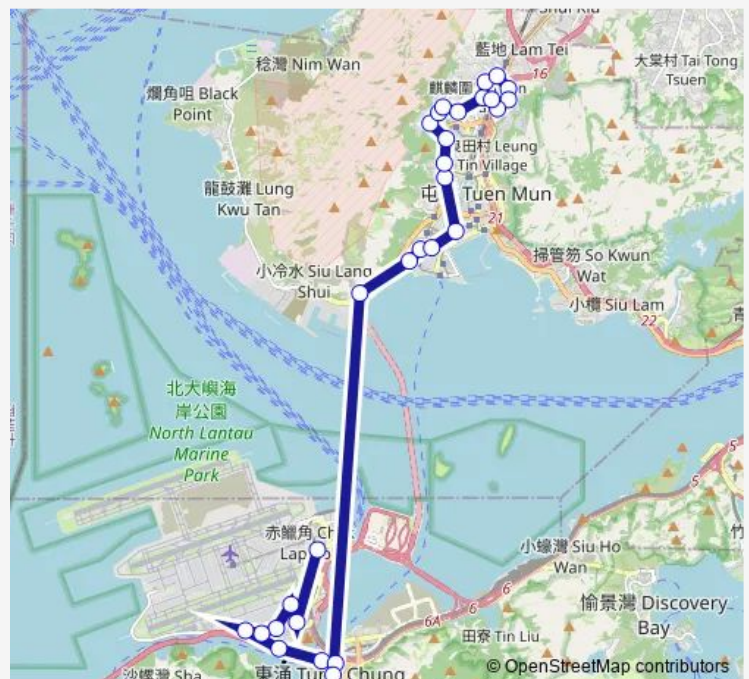

[Ctb] FU Tung Plaza, TAT Tung Road[Lwb] FU Tung Plaza[Nlb] FU Tung Plaza

[Ctb] YU Tung Court, Shun Tung Road[Lwb] YU Tung Court[Nlb] YU Tung Court

[Lwb] Tuen MUN Chek LAP KOK Tunnel Interchange

[Lrtfeeder] Tuen MUN Public Riding School[Lwb] Butterfly Beach

Route schedule

[Lwb] Airport (GTC) BUS Terminus — [Kmb] SIU Hong Station (South)[Lrtfeeder] MTR SIU Hong Station (South)[Lwb] SIU Hong Station (South)

Monday	14:30-23:35
Tuesday	14:30-23:35
Wednesday	14:30-23:35
Thursday	14:30-23:35
Friday	14:30-23:35
Saturday	14:30-23:35
Sunday	14:30-23:50

Route info

Direction: [Lwb] Airport (GTC) BUS Terminus

Stops: 29

Trip Duration: 1 hour 13 min

■ E33p — SIU Hong Station (South) - Airport (Ground Transportation Centre)

BusMaps

[Ctb] SIU Shan Court, Lung MUN Road|[Kmb] Butterfly Station|[Lrtfeeder] LR Butterfly Stop|[Lwb] Butterfly Station