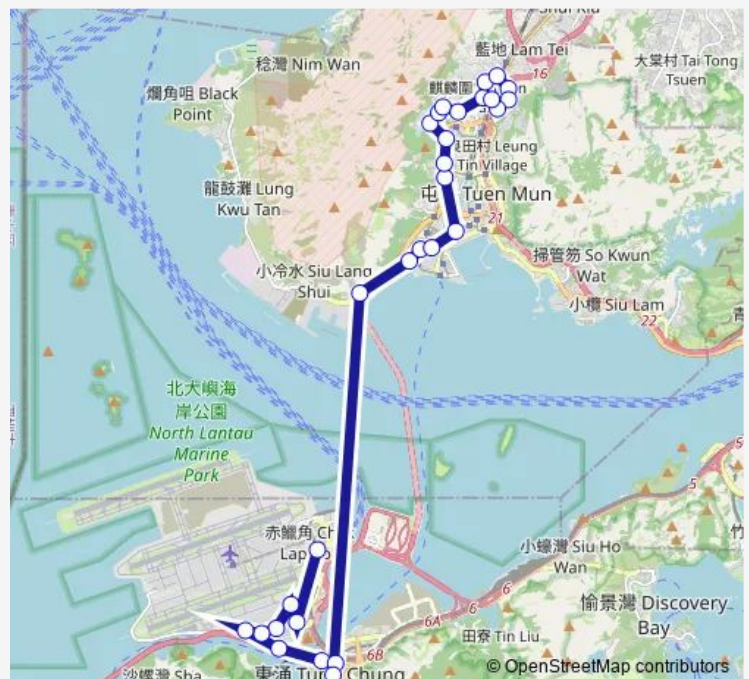

[Ctb] FU Tung Plaza, TAT Tung Road[Lwb] FU Tung Plaza[Nlb] FU Tung Plaza

[Ctb] YU Tung Court, Shun Tung Road[Lwb] YU Tung Court[Nlb] YU Tung Court

[Lwb] Tuen MUN Chek LAP KOK Tunnel Interchange

[Lrtfeeder] Tuen MUN Public Riding School[Lwb] Butterfly Beach

### Route schedule

[Lwb] Airport (GTC) BUS Terminus — [Kmb] SIU Hong Station (South)[Lrtfeeder] MTR SIU Hong Station (South)[Lwb] SIU Hong Station (South)

Monday	14:30-23:35
Tuesday	14:30-23:35
Wednesday	14:30-23:35
Thursday	14:30-23:35
Friday	14:30-23:35
Saturday	14:30-23:35
Sunday	14:30-23:50

### Route info

Direction: [Lwb] Airport (GTC) BUS Terminus

Stops: 29

Trip Duration: 1 hour 19 min

■ E33P — SIU Hong Station (South) - Airport (Ground Transportation Centre)

[Ctb] SIU Shan Court, Lung MUN Road|[Kmb] Butterfly Station|[Lrtfeeder] LR Butterfly Stop|[Lwb] Butterfly Station