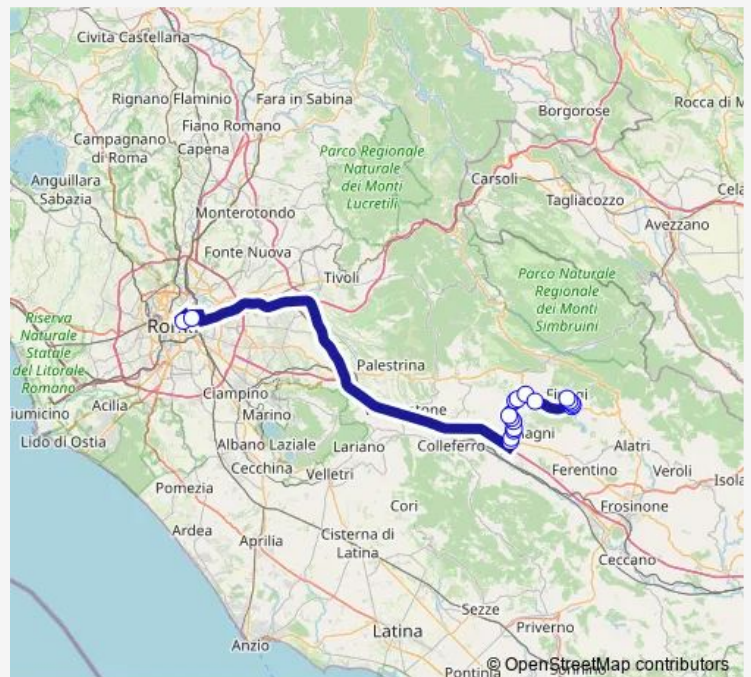

Anagni | Via Anticolana Via Font. S. Angelo # f4951

Anagni | Via Anticolana Via Casilina # f4952

Anagni | Via Anticolana (Km 2) # f4953

Anagni | Via Anticolana Via Cerere Navicella # f5127

Anagni | Via Anticolana (Km 4) # f5128

Anagni | Via Anticolana Via San Filippo # f5129

Anagni | Via Anticolana Via Paliano # f6224

Anagni | Via Anticolana (Km 8) # f6334

Piglio | Via Anticolana Via Vadoscuro # f5130

Piglio | Via Anticolana (Km 10) # f5131

Fiuggi | viale IV Giugno # f4745

Route schedule

Roma | Termini FS (Giolitti) # f14637 — Fiuggi | viale IV Giugno # f4745

Monday	07:00-20:30
Tuesday	07:00-20:30
Wednesday	07:00-20:30
Thursday	07:00-20:30
Friday	07:00-20:30
Saturday	—
Sunday	—

Route info

Direction: Roma | Termini FS (Giolitti) # f14637

Stops: 18

Trip Duration: 1 hour 15 min

Roma - Fiuggi # Fg11d

Bus time schedules and route maps are available in an offline PDF at busmaps.com. Use the busmaps.com website to see live bus times, train schedule or subway schedule, and step-by-step directions for all public transit in Anagni