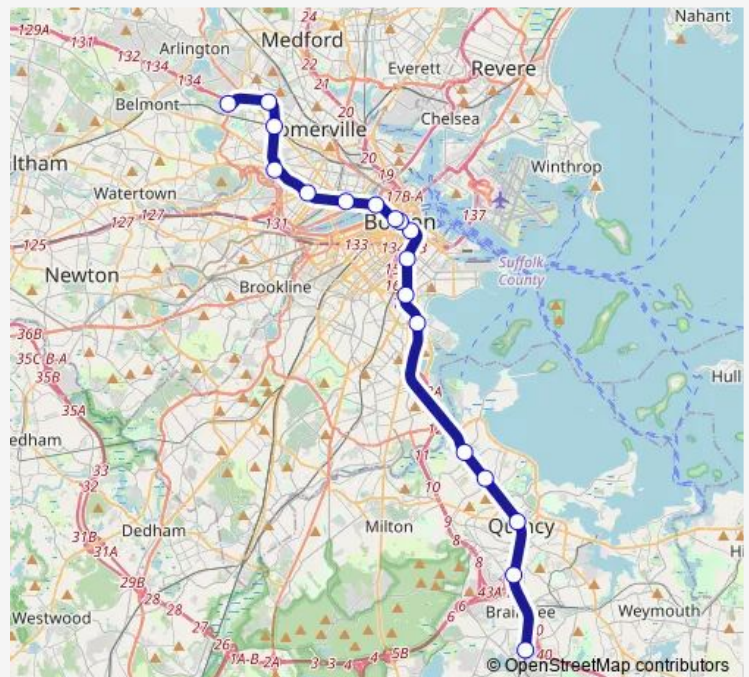

Metro Red Line

[Go to website](#)

Direction

Braintree — Alewife

18 stops

[Open route schedule](#)

Braintree

Quincy Adams

Route schedule

Braintree — Alewife

Monday 05:10-00:10⁺¹

Tuesday 05:10-01:46⁺¹

Wednesday 05:10-00:10⁺¹

Thursday 05:10-00:10⁺¹

Friday 05:10-00:10⁺¹

Saturday 05:10-00:10⁺¹

Sunday 05:56-00:10⁺¹

Route info

Direction: Braintree

Stops: 18

Trip Duration: 0 hour 47 min

Red Line

Direction

Alewife — Braintree

18 stops

[Open route schedule](#)

Alewife
Davis
Porter
Harvard
Central
Kendall/Mit
Charles/Mgh
Park Street
Downtown Crossing
South Station
Broadway
Andrew
JFK/Umass
North Quincy
Wollaston
Quincy Center
Quincy Adams
Braintree