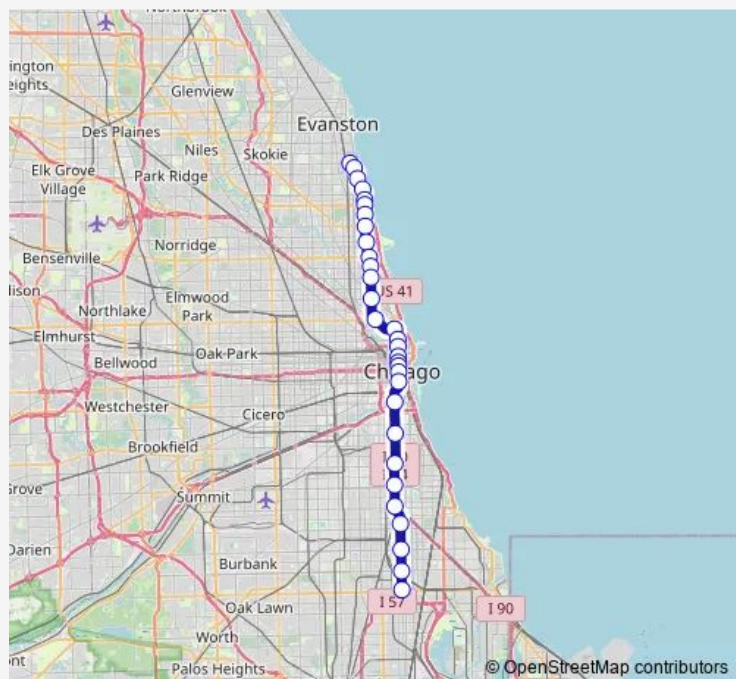

### Route schedule

Howard — 95th

Monday 00:10-23:50

Tuesday 00:00-23:50

Wednesday 00:00-23:50

Thursday 00:00-23:50

Friday 00:00-23:50

Saturday 00:00-23:50

### Route info

Direction: Howard

Stops: 31

Trip Duration: 1 hour 2 min

Red Line

Roosevelt (Subway)

Cermak-Chinatown

Sox-35th

## Route schedule

95th — Howard

Monday 00:01-23:53

Tuesday 00:03-23:53

Wednesday 00:03-23:53

Thursday 00:03-23:53

Friday 00:03-23:53

Saturday 00:03-23:53

## Route info

Direction: 95th

Stops: 30

Trip Duration: 1 hour 2 min

Granville

Loyola

Morse

Jarvis