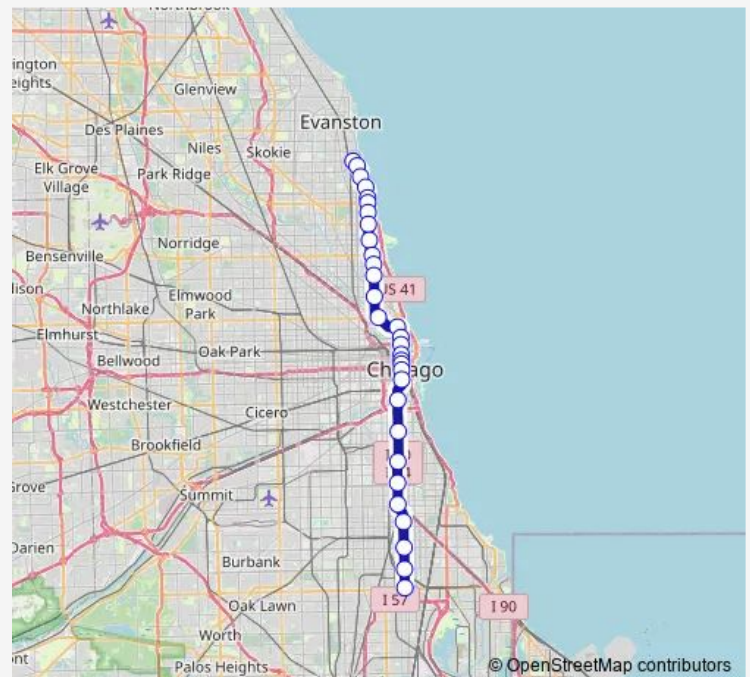

Harrison

Route schedule

Howard — 95th

Monday 00:10-23:50

Tuesday 00:00-23:50

Wednesday 00:00-23:50

Thursday 00:00-23:50

Friday 00:00-23:50

Saturday 00:00-23:50

Sunday 00:00-23:58

Route info

Direction: Howard

Stops: 31

Trip Duration: 1 hour 3 min

Red Line

Roosevelt (Subway)

95th

Direction

95th — Howard

30 stops

[Open route schedule](#)

95th

87th

79th

Direction: 95th

Stops: 30

Trip Duration: 1 hour 2 min

Granville

Loyola

Morse

Jarvis

Howard