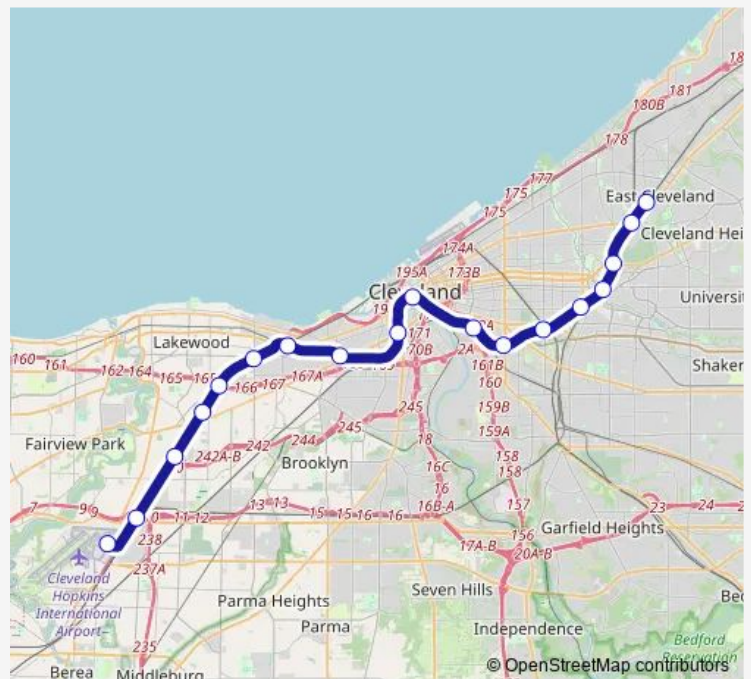

Puritas Station

West Park Station

Triskett Station

W 117th ST-Madison AV Station

West Blvd-Cudell Station

W 65th ST-Lorain AV Station

W 25th ST-Ohio City Station

Tower City Station Track 10 West

Route schedule

Airport Station — Tower City Station Track 10 West

Monday	—
Tuesday	—
Wednesday	—
Thursday	—
Friday	—
Saturday	03:52-00:07 ⁺¹
Sunday	03:52-00:07 ⁺¹

Route info

Direction: Airport Station

Stops: 10

Trip Duration: 0 hour 29 min

Red Line

Direction

Stokes-Windermere Station — Airport Station

18 stops

[Open route schedule](#)

Stokes-Windermere Station

Superior Station

Route info

Direction: Stokes-Windermere Station

Stops: 18

Trip Duration: 0 hour 48 min

Direction

Tower City Station Track 10 West — Airport Station

10 stops

[Open route schedule](#)