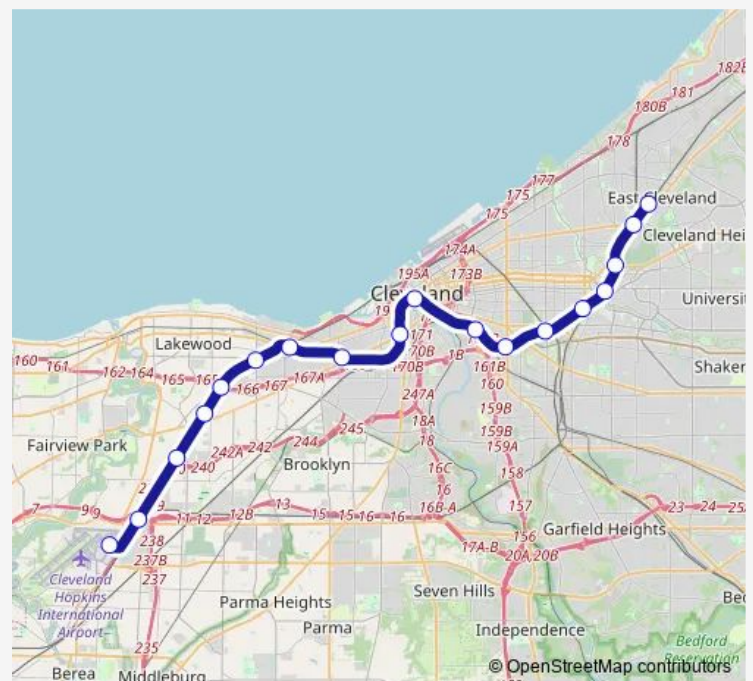

LITTLE ITALY-UNIV CIRCLE STATION

CEDAR-UNIVERSITY STATION

E 105TH ST-QUINCY AV STATION

E 79TH ST RED LINE STATION

E 55TH ST STATION (RED)

TRI-C CAMPUS DISTRICT (E. 34TH) (RED)

TOWER CITY STATION TRACK 8 (RED)

W 25TH ST-OHIO CITY STATION

W 65TH ST-LORAIN AV STATION

WEST BLVD-CUDELL STATION

W 117TH ST-MADISON AV STATION

TRISKETT STATION

WEST PARK STATION

PURITAS STATION

BROOKPARK STATION

AIRPORT STATION

Route schedule

STOKES-WINDERMERE STATION — AIRPORT STATION

Monday	03:12-00:51 ⁺¹
Tuesday	03:12-00:51 ⁺¹
Wednesday	03:12-00:51 ⁺¹
Thursday	03:12-00:51 ⁺¹
Friday	03:12-00:51 ⁺¹
Saturday	03:12-00:51 ⁺¹
Sunday	03:12-00:51 ⁺¹

Route info

Direction: STOKES-WINDERMERE STATION

Stops: 18

Trip Duration: 0 hour 48 min

Red Line

Direction

AIRPORT STATION — STOKES-WINDERMERE STATION

18 stops