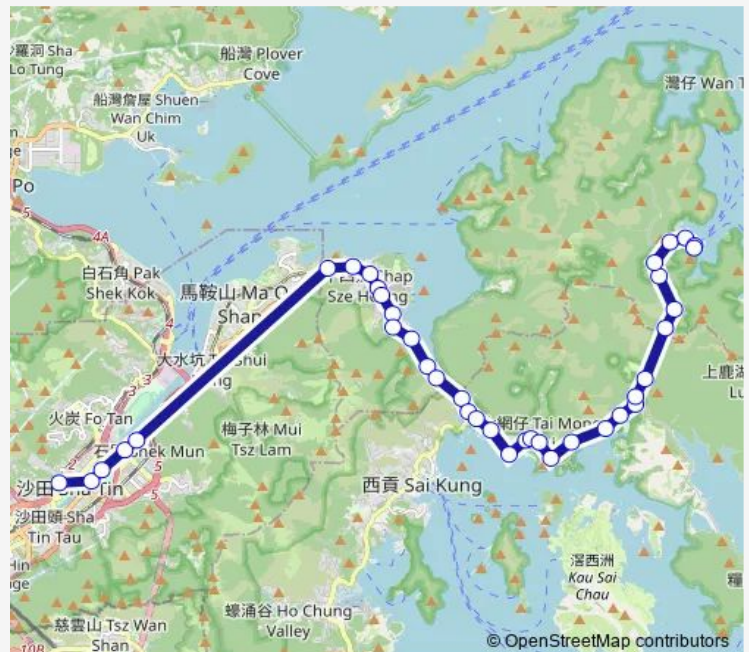

[Kmb] KEI Ling HA LO Wai

Route schedule

[Ctb] SHA TIN Central[[Kmb+Ctb] Shatin Central BUS Terminus/
Sha TIN Central[[Kmb] Shatin Central BUS Terminus][Lwb] SHA TIN Central B/T — [Kmb] Wong Shek Pier BUS Terminus

Stops: 38

Trip Duration: 0 hour 51 min

[Kmb] Shui Long Wo

[Kmb] O Tau

[Kmb] SAI SHA Road Wong Chuk Wan

[Kmb] TAI Mong Tsai Road Wong Chuk Wan

[Kmb] TSO WO Hang

[Kmb] Fung SAU Road

Direction: [Kmb] Wong Shek Pier BUS Terminus

Stops: 36

Trip Duration: 0 hour 51 min

[Kmb] KEI Ling HA SAN Wai

[Kmb] SAI Keng

[Kmb] NGA YIU Tau

[Ctb] TIN Liu, SAI SHA Road[[Kmb] TIN Liu

[Ctb] Kwun Hang, SAI SHA Road[[Kmb] CHE Ha