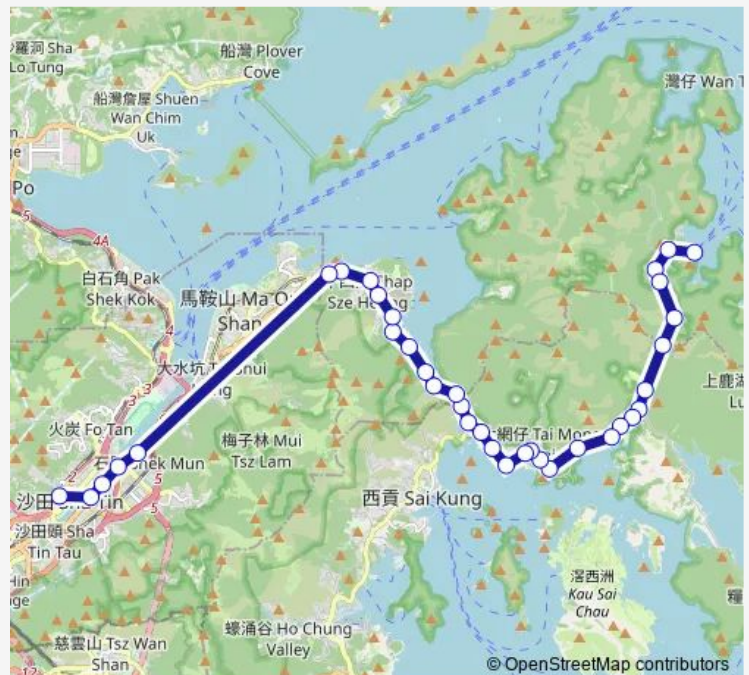

Monday	—
Tuesday	—
Wednesday	—
Thursday	—
Friday	—
Saturday	13:15
Sunday	13:15

Route info

Direction: [Kmb] Wong Shek Pier BUS Terminus

Stops: 36

Trip Duration: 0 hour 50 min

■ 289R — Wong Shek Pier - Shatin Central