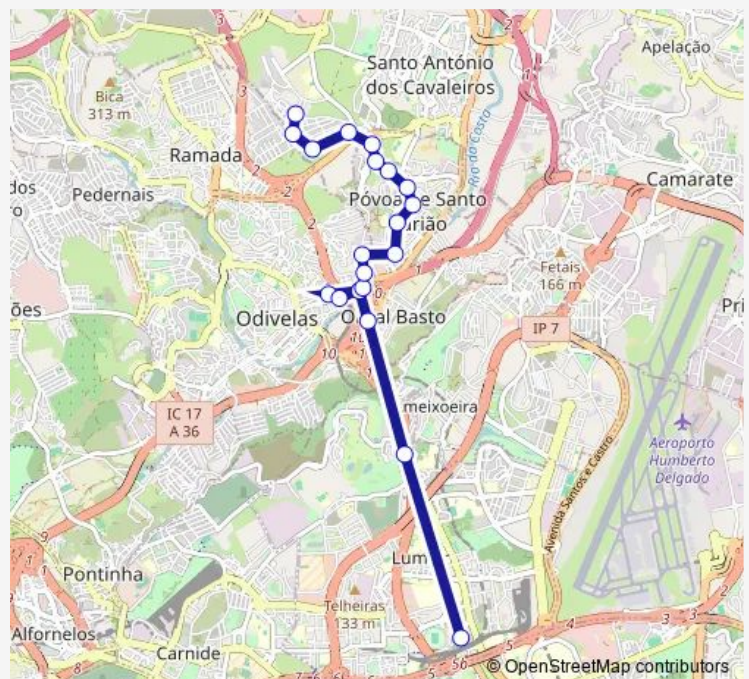

Route schedule

Lisboa (Campo Grande) — Casal Paradela (R Joaquim Augusto Dias)

Monday	05:55-19:36
Tuesday	05:55-19:36
Wednesday	05:55-19:36
Thursday	05:55-19:36
Friday	05:55-19:36
Saturday	—
Sunday	—

Route info

Direction: Lisboa (Campo Grande)

Stops: 20

Trip Duration: 0 hour 30 min

214 - Odivelas (Metro) - Casal da Paradela

Bus time schedules and route maps are available in an offline PDF at busmaps.com. Use the busmaps.com website to see live bus times, train schedule or subway schedule, and step-by-step directions for all public transit in Lisbon