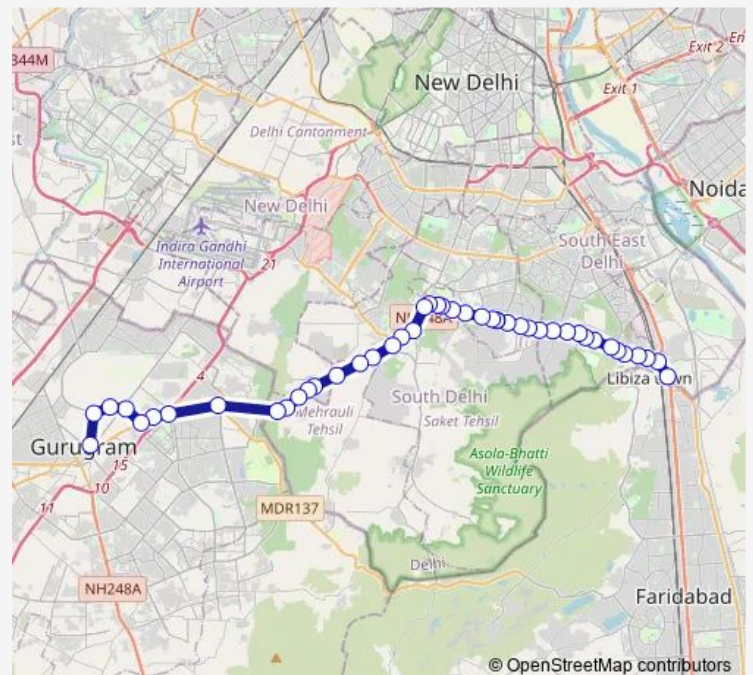

Asian Market

Saket Crossing

Maidan Garhi Crossing (SDM Court)

Route schedule

Badarpur Border (T) — Gurugram ISBT

Monday 05:00-20:01

Tuesday 05:00-20:01

Wednesday 05:00-20:01

Thursday 05:00-20:01

Friday 05:00-20:01

Saturday 05:00-20:01

Sunday 05:00-20:01

Route info

Direction: Badarpur Border (T)

Stops: 45

Trip Duration: 2 hour 2 min

Badarpurbordertogurgaonup

BusMaps

Said-ul-Ajaib

Dhaura Peer

Lado Sarai(Firni Road)

Lado Sarai Crossing

Ahinsa Sthal

Qutub Minar Metro Station