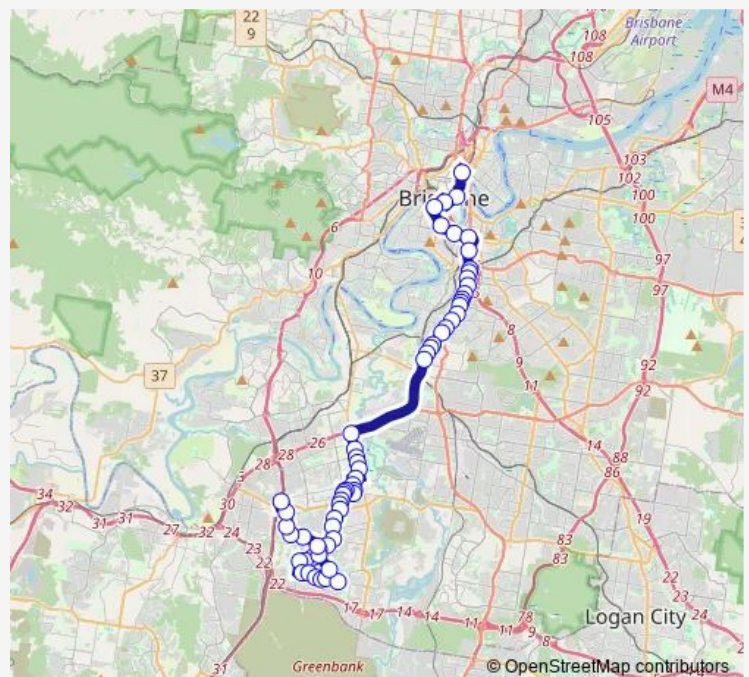

Ipswich Rd at Ekibin Road, stop 23

Ipswich Rd at Venner - Waterton, stop 24

Ipswich Rd at Chardons Corner, stop 25

Ipswich Rd at Yeronga Park, stop 26/27

Ipswich Rd at Clifton Hill, stop 28

Ipswich Rd at Clifton Hill near Beaudesert Rd

Ipswich Rd at Lyon Street, stop 36

Route schedule

Wickham Street Stop 225 near Little St — Richlands bus station, stop B

Monday	—
Tuesday	—
Wednesday	—
Thursday	—
Friday	—
Saturday	01:38-05:38
Sunday	01:38-05:38

Route info

Direction: Wickham Street Stop 225 near Little St

Stops: 61

Trip Duration: 1 hour 7 min

N100 — Valley - Forest Lake Nightlink

Ipswich Rd at Michlin Street, stop 37

Ipswich Rd at Gainsborough Street, stop 38

Ipswich Rd at Moorooka station, stop 39

Blunder Rd at Blunder - Oxley, stop 66

Blunder Rd at Oxley Ridge, stop 67

Blunder Rd at Blunder - Freeman, stop 68

Blunder Rd at Forest Place North, stop 69

Blunder Rd at Forest Place South, stop 70