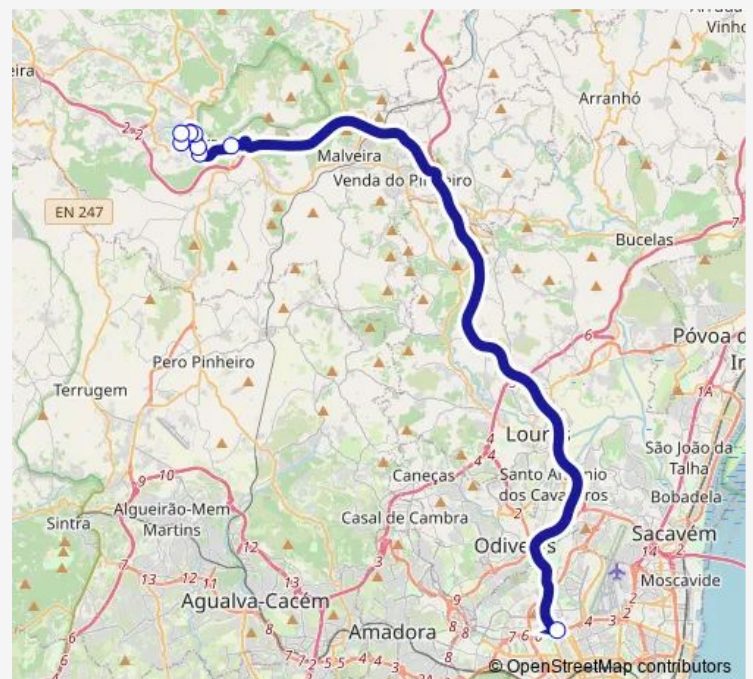

**Route schedule**

Campo Grande (Metro) P15 — R Santa Casa Misericórdia 10 (Terminal)

Monday 07:30-20:20

Tuesday 07:30-20:20

Wednesday 07:30-20:20

Thursday 07:30-20:20

Friday 07:30-20:20

Saturday —

Sunday —

**Route info**

Direction: Campo Grande (Metro) P15

Stops: 8

Trip Duration: 0 hour 34 min

2802 — Lisboa (C. Grande) - Mafra (Terminal) via A21