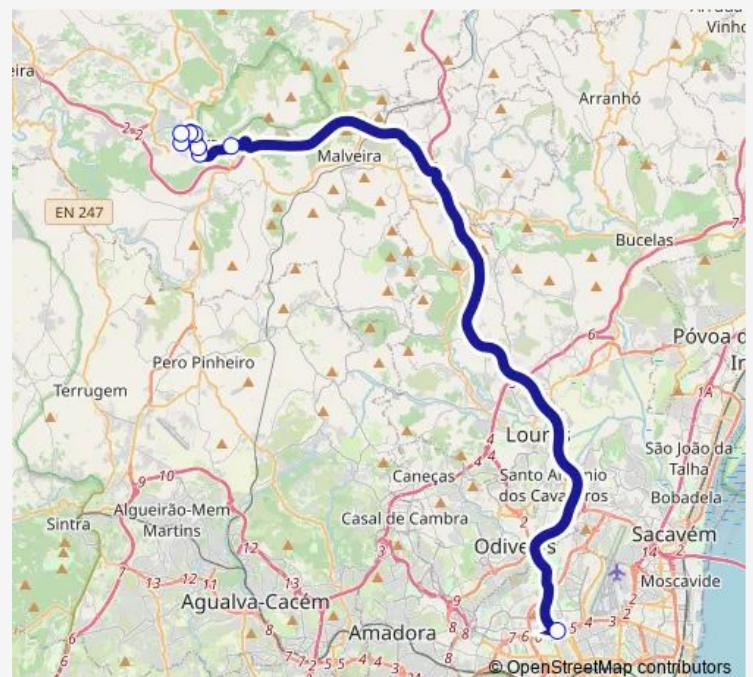

Monday 07:30-20:20

Tuesday 07:30-20:20

Wednesday 07:30-20:20

Thursday 07:30-20:20

Friday 07:30-20:20

Saturday —

Sunday —

Route info

Direction: Campo Grande (Metro) P23

Stops: 8

Trip Duration: 0 hour 34 min

2802 — Lisboa (C. Grande) - Mafra (Terminal) via A21

Direction

Mafra (Terminal) P1 — Campo Grande (Desembarque Norte)

7 stops

[Open route schedule](#)