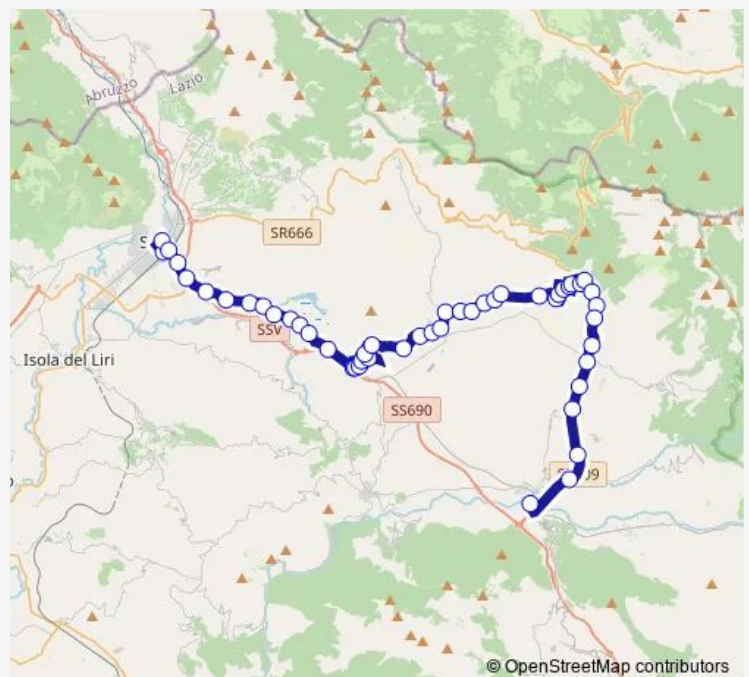

Saturday 12:45

Sunday —

Route info

Direction: Sora | Stazione FS # f5890

Stops: 49

Trip Duration: 0 hour 56 min

Alvito | Tiravento # f7504

Alvito | Corso Equicola # f7505