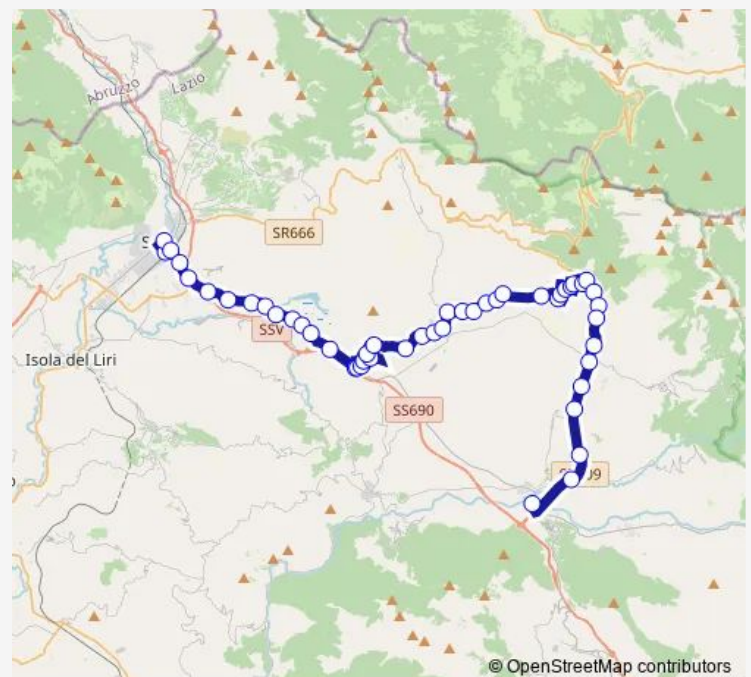

### Route schedule

Sora | Stazione FS # f5890 — ATINA | Via Sanniti Via Case Melfa # f7351

Monday	12:45
Tuesday	12:45
Wednesday	12:45
Thursday	12:45
Friday	12:45
Saturday	12:45
Sunday	—

### Route info

Direction: Sora | Stazione FS # f5890

Stops: 49

Trip Duration: 0 hour 56 min

ALVITO | Tiravento # f7504

ALVITO | Corso Equicola # f7505

ALVITO | Via Gallia # f7506

ALVITO | Piazza Umberto I # f7507