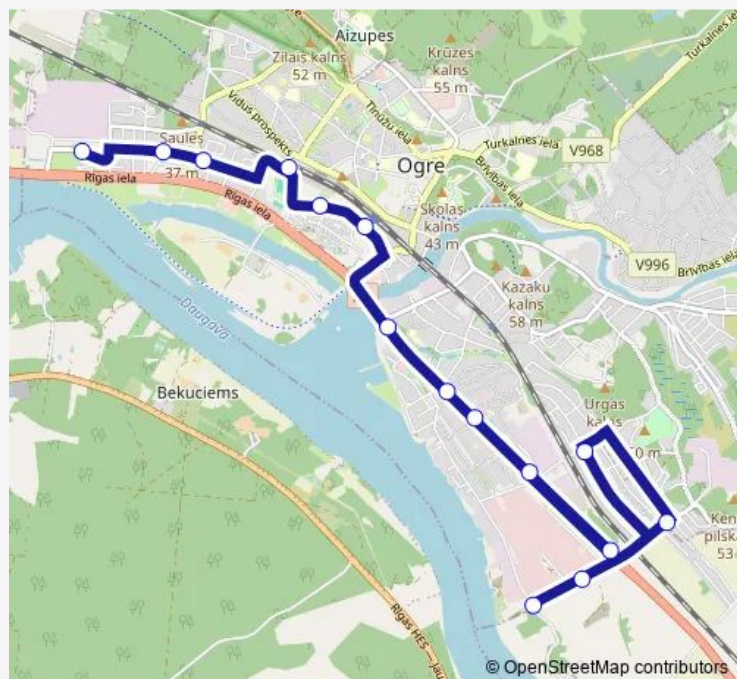

Tuesday 06:05-17:30

Wednesday 06:05-17:30

Thursday 06:05-17:30

Friday 06:05-17:30

Saturday —

Sunday —

Route info

Direction: A/S Ogre

Stops: 15

Trip Duration: 0 hour 18 min

■ 3002 — AS Ogre-Ogres stacija-Csdd

Direction

Csdd — A/S Ogre

15 stops

[Open route schedule](#)

Csdd

Thursday 07:39-20:55

Friday 07:39-20:55

Saturday 06:19-20:55

Sunday 06:19-20:55

Route info

Direction: Stadions

Stops: 12

Trip Duration: 0 hour 15 min