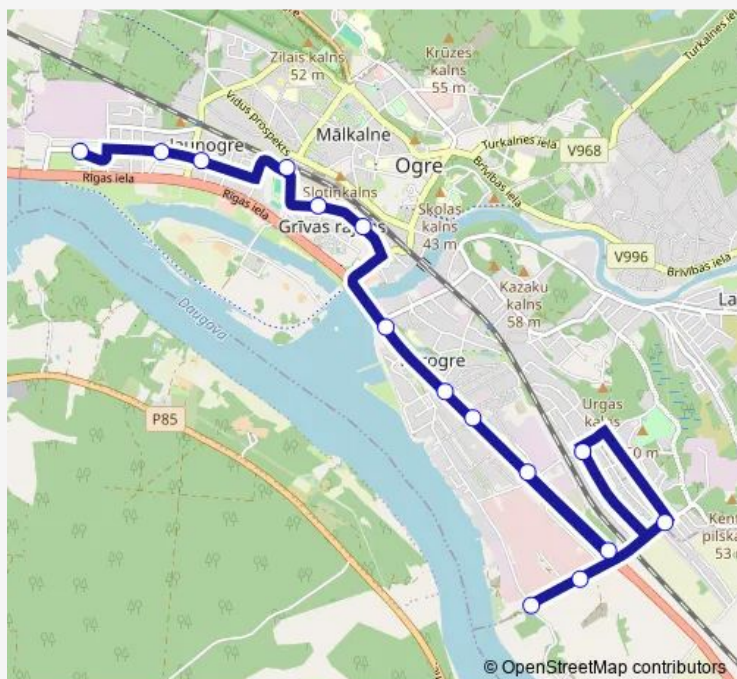

Tuesday 06:05-17:30

Wednesday 06:05-17:30

Thursday 06:05-17:30

Friday 06:05-17:30

Saturday —

Sunday —

Route info

Direction: A/S Ogre

Stops: 15

Trip Duration: 0 hour 20 min

■ 3002 — AS Ogre-Ogres stacija-Csdd

Direction

Csdd — A/S Ogre

15 stops

[Open route schedule](#)

Csdd

Direction: Csdd

Stops: 15

Trip Duration: 0 hour 24 min

Direction

Stadions — Csdd

12 stops

[Open route schedule](#)

Stadions

Thursday 07:39-20:55

Friday 07:39-20:55

Saturday 06:19-20:55

Sunday 06:19-20:55

Route info

Direction: Stadions

Stops: 12

Trip Duration: 0 hour 19 min