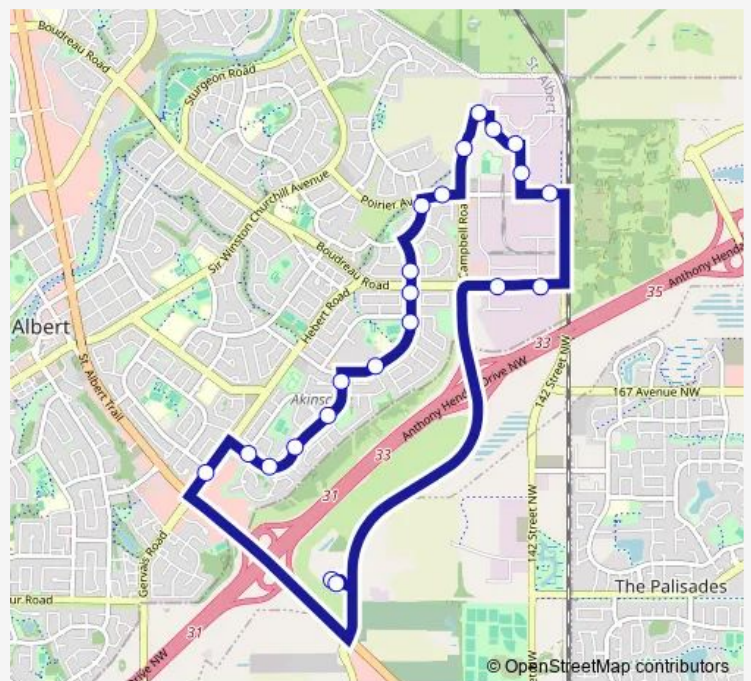

Boudreau Road & Carnegie Drive

Boudreau Road & Veness Road

Corriveau Avenue & Veness Road

Chevigny Street & Corriveau Avenue

Carleton Drive & Chevigny Street

Carleton Drive & Centre Street

Centre Street & Carleton Drive

Arlington Dr & Alderwood Blvd

Arlington Dr & Ash Cres

Arlington Dr & Arcand Dr

Arlington Dr & Attwood Dr

Hebert Rd & Sunset Blvd

Route schedule

Nakî Transit Station and Park and Ride — Nakî Transit Station and Park and Ride

Monday 06:30-08:06

Tuesday 06:30-08:06

Wednesday 06:30-08:06

Thursday 06:30-08:06

Friday 06:30-08:06

Saturday —

Sunday —

Route info

Direction: Nakî Transit Station and Park and Ride

Stops: 22

Trip Duration: 0 hour 31 min

A12 — Campbell - Akinsdale

A12 Bus time schedules and route maps are available in an offline PDF at busmaps.com. Use the busmaps.com website to see live bus times, train schedule or subway schedule, and step-by-step directions for all public transit in Edmonton