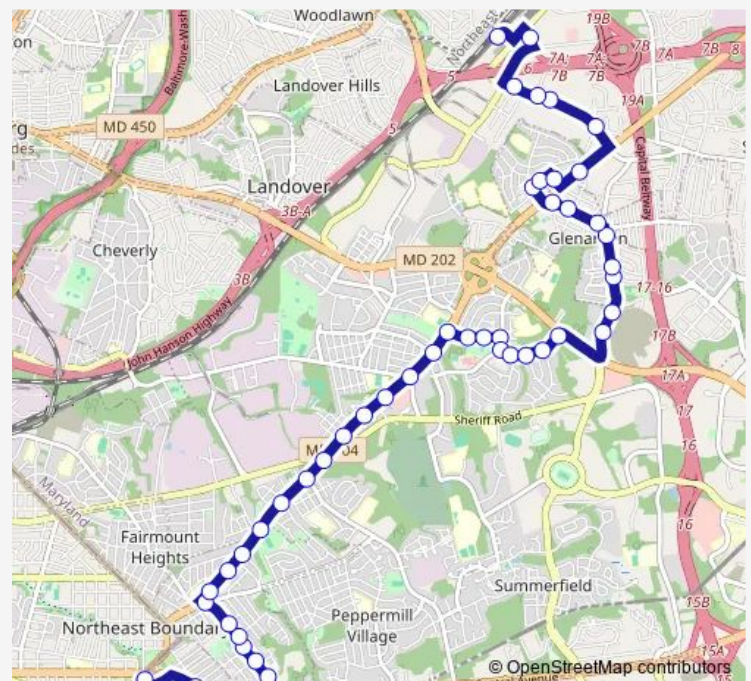

Barlowe Rd+Landover Rd

### Route schedule

New Carrollton+Bay C — Capitol Heights+Bay B

Monday 05:00-01:30<sup>+1</sup>

Tuesday 05:00-01:30<sup>+1</sup>

Wednesday 05:00-01:30<sup>+1</sup>

Thursday 05:00-01:30<sup>+1</sup>

Friday 05:00-01:30<sup>+1</sup>

### Route info

Direction: New Carrollton+Bay C

Stops: 52

Trip Duration: 0 hour 34 min

A12 — Martin Luther King JR Hwy

Barlowe Rd+Allendale Dr

Barlowe Rd+Ray Leonard Rd

Barlowe Rd+Palmer Park Rd

Greenleaf Rd+Matthew Henson Av

Greenleaf Rd+Romney Ct

Greenleaf Rd+Normandy Rd

Greenleaf Rd+Muncy Rd

ML King Jr Hwy+Greenleaf Rd

ML King Jr Hwy+E Ridge Dr

ML King Jr Hwy+Columbia Pk Rd

ML King Jr Hwy+King Ctr