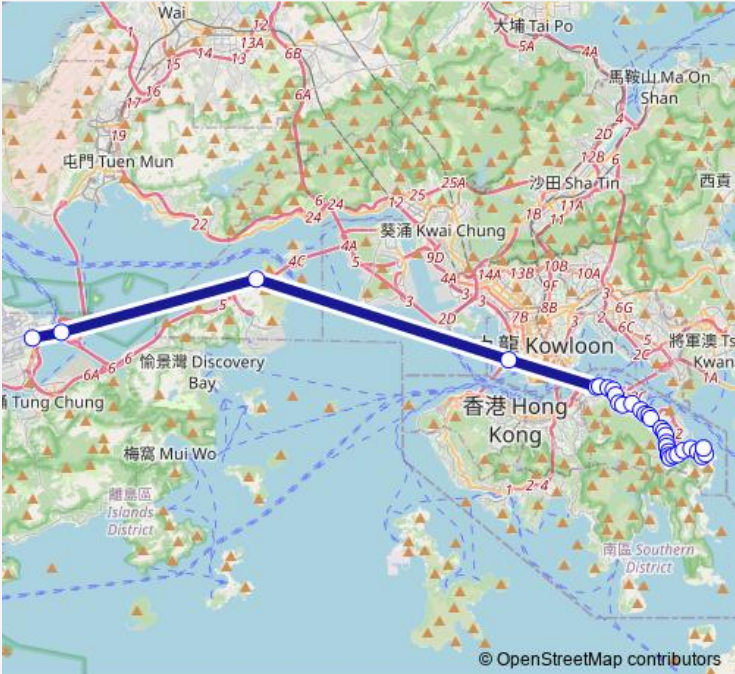

[Ctb] Lantau Link BUS-BUS Interchange[[Lwb+Ctb] Lantau Link Interchange/
Lantau Link BUS-BUS Interchange[[Lwb] Lantau Link Interchange

[Ctb] Western Harbour Crossing BUS-BUS Interchange[[Kmb+Ctb] Western Harbour Tunnel BBI/
Western Harbour Crossing BUS-BUS Interchange[[Kmb] Western Harbour Tunnel Bbi

[Ctb] KA ON Street, DES Voeux Road West

[Ctb] Water Street

[Ctb] KAM Hong Street, Java Road[[Kmb+Ctb] KAM Hong Street/
Kam Hong Street, Java Road

[Ctb] TIN Chiu Street, Java Road[[Kmb+Ctb] TIN Chiu Street/
Tin Chiu Street, Java Road

[Ctb] Healthy Village, King'S Road[[Kmb+Ctb] Healthy Village/
Healthy Village, King'S Road[[Kmb] Healthy Village

[Ctb] Model Housing Estate, King'S Road[[Kmb+Ctb] Model Housing Estate/
Model Housing Estate, King'S Road

[Ctb] North Point Government Primary School, King'S Road[[Kmb+Ctb] North Point Government Primary

Route schedule

[Ctb] Airport (Ground Transportation Centre)[Lwb] Airport (GTC) BUS Terminus — [Ctb] SIU SAI WAN (Island Resort)[Kmb+Ctb] Island Resort BUS Terminus/
Siu SAI WAN (Island Resort)

Monday	06:00
Tuesday	06:00
Wednesday	06:00
Thursday	06:00
Friday	06:00
Saturday	06:00
Sunday	06:00

Route info

Direction: [Ctb] Airport (Ground Transportation Centre)[Lwb] Airport (GTC) BUS Terminus

Stops: 34

Trip Duration: 1 hour 38 min