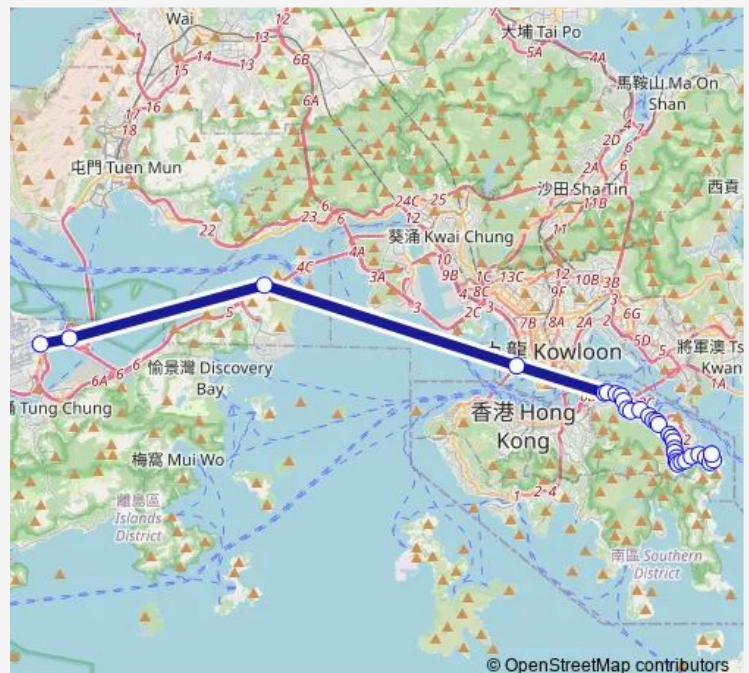

[Ctb] Lantau Link BUS-BUS Interchange[[Lwb+Ctb] Lantau Link Interchange/
Lantau Link BUS-BUS Interchange[[Lwb] Lantau Link Interchange

[Ctb] Western Harbour Crossing BUS-BUS Interchange[[Kmb+Ctb] Western Harbour Tunnel BBI/
Western Harbour Crossing BUS-BUS Interchange[[Kmb] Western Harbour Tunnel Bbi

[Ctb] KA ON Street, DES Voeux Road West

[Ctb] Water Street

[Ctb] KAM Hong Street, Java Road[[Kmb+Ctb] KAM Hong Street/
Kam Hong Street, Java Road

[Ctb] TIN Chiu Street, Java Road[[Kmb+Ctb] TIN Chiu Street/
Tin Chiu Street, Java Road

[Ctb] Healthy Village, King'S Road[[Kmb+Ctb] Healthy Village/
Healthy Village, King'S Road[[Kmb] Healthy Village

[Ctb] Model Housing Estate, King'S Road[[Kmb+Ctb] Model Housing Estate/
Model Housing Estate, King'S Road

[Ctb] North Point Government Primary School, King'S Road[[Kmb+Ctb] North Point Government Primary

Route schedule

[Ctb] Airport (Ground Transportation Centre)[Lwb] Airport (GTC) BUS Terminus — [Ctb] SIU SAI WAN (Island Resort)[Kmb+Ctb] Island Resort BUS Terminus/
Siu SAI WAN (Island Resort)

Monday	06:00
Tuesday	06:00
Wednesday	06:00
Thursday	06:00
Friday	06:00
Saturday	06:00
Sunday	06:00

Route info

Direction: [Ctb] Airport (Ground Transportation Centre)[Lwb] Airport (GTC) BUS Terminus

Stops: 34

Trip Duration: 1 hour 38 min