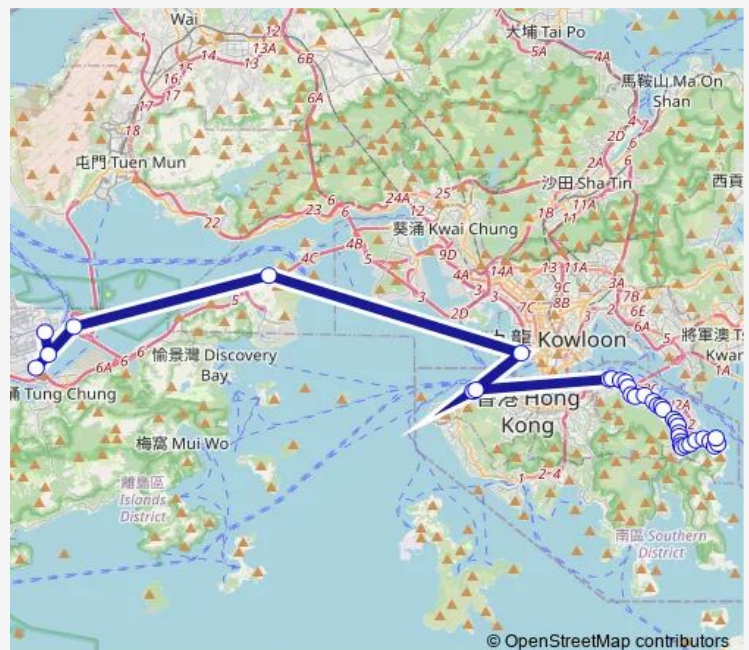

[Ctb] KA ON Street, DES Voeux Road West

[Ctb] Water Street

[Ctb] KAM Hong Street, Java Road[[Kmb+Ctb] KAM Hong Street/
Kam Hong Street, Java Road

[Ctb] TIN Chiu Street, Java Road[[Kmb+Ctb] TIN Chiu Street/
Tin Chiu Street, Java Road

Route schedule

[Ctb] Airport (Ground Transportation Centre)[Lwb] Airport (GTC) BUS Terminus — [Ctb] SIU SAI WAN (Island Resort)[Kmb+Ctb] Island Resort BUS Terminus/
Siu SAI WAN (Island Resort)

Monday	17:15
Tuesday	17:15
Wednesday	17:15
Thursday	17:15
Friday	17:15
Saturday	—
Sunday	—

Route info

Direction: [Ctb] Airport (Ground Transportation Centre)[Lwb] Airport (GTC) BUS Terminus

Stops: 36

Trip Duration: 1 hour 53 min

[Ctb] Healthy Village, King'S Road[[Kmb+Ctb] Healthy Village/
Healthy Village, King'S Road[[Kmb] Healthy Village