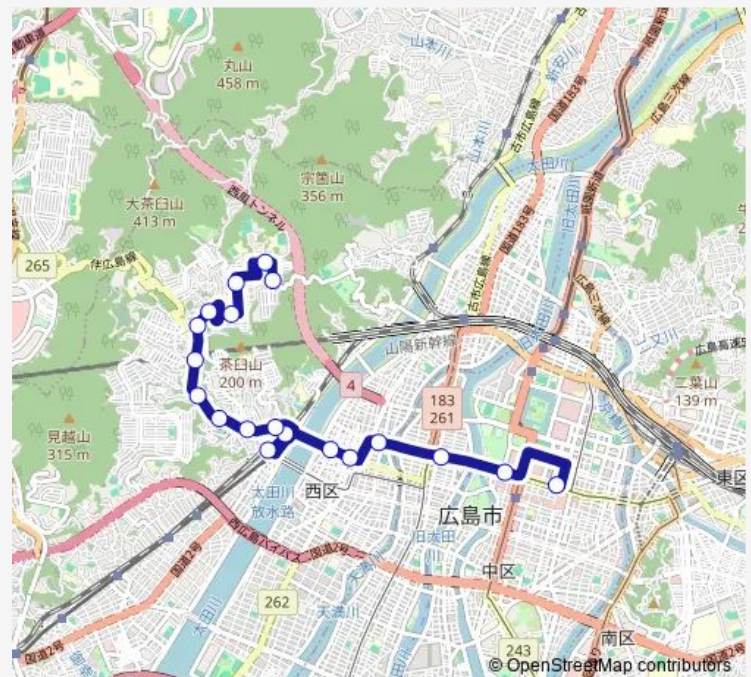

Saturday 13:25-20:00

Sunday 13:25-20:00

Route info

Direction: 八丁堀(ハンズ前)

Stops: 19

Trip Duration: 0 hour 41 min

■ 11-2 大迫団地線

11-2 大迫団地線 Bus time schedules and route maps are available in an offline PDF at busmaps.com. Use the busmaps.com website to see live bus times, train schedule or subway schedule, and step-by-step directions for all public transit in Hiroshima