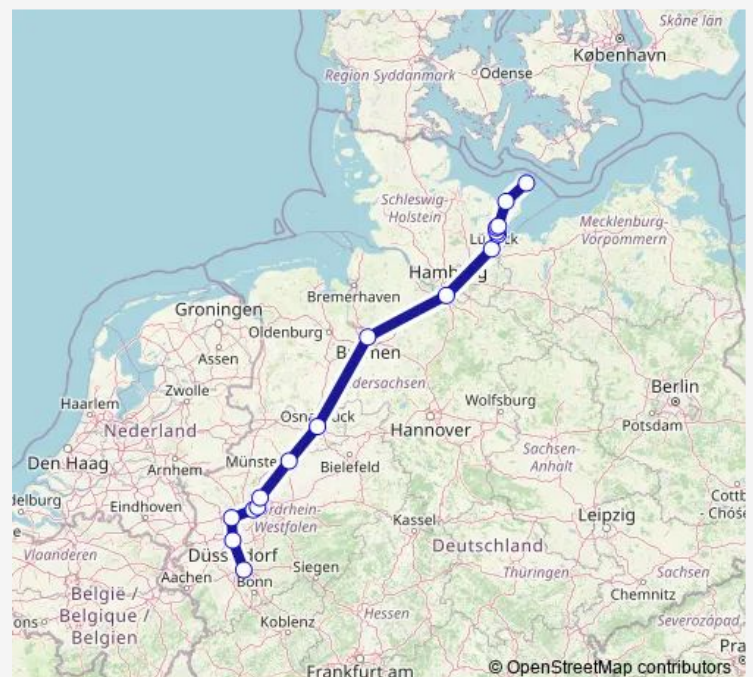

Duisburg Hbf

Gelsenkirchen Hbf

Wanne-Eickel Hbf

Recklinghausen Hbf

Münster(Westf)Hbf

Osnabrück Hbf

Bremen Hbf

Hamburg-Harburg

Lübeck Hbf

Timmendorferstrand

Scharbeutz

Haffkrug

Sierksdorf

Oldenburg(Holst)

Fehmarn-Burg

Route schedule

Köln Hbf — Fehmarn-Burg

Monday	—
Tuesday	—
Wednesday	—
Thursday	—
Friday	07:20
Saturday	07:20
Sunday	—

Route info

Direction: Köln Hbf

Stops: 17

Trip Duration: 7 hour 22 min

■ IC 2418

BusMaps