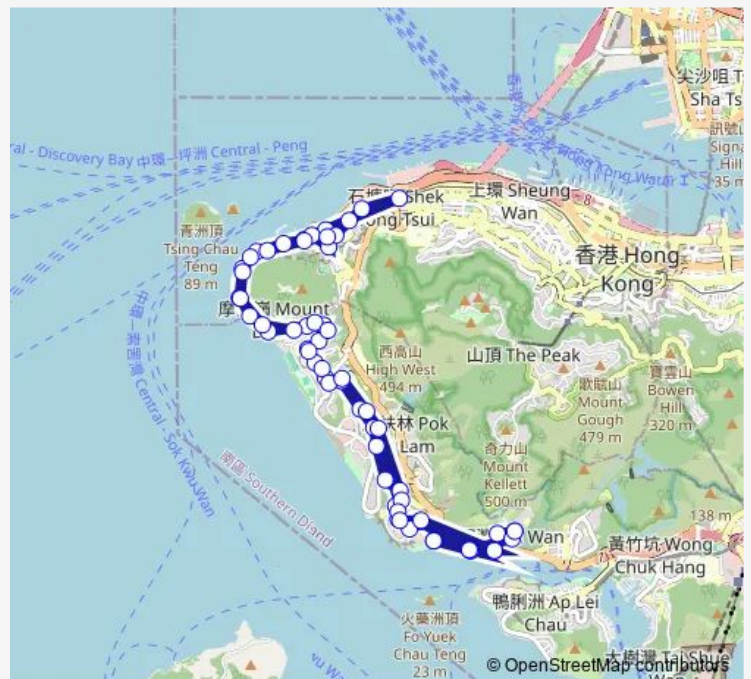

Route schedule

[Ctb] TIN WAN Estate — [Ctb] TIN WAN Estate

Monday	05:40-17:20
Tuesday	05:40-17:20
Wednesday	05:40-17:20
Thursday	05:40-17:20
Friday	05:40-17:20
Saturday	05:40-17:20
Sunday	05:40-17:20

Route info

Direction: [Ctb] TIN WAN Estate

Stops: 63

Trip Duration: 0 hour 55 min

43M — TIN WAN - Shek Tong Tsui (Circular)

[Ctb] Victoria Road Zone SUB-Station, Victoria Road[[Kmb+Ctb] OLD POK FU LAM Kennels/
Victoria Road Zone SUB-Station, Victoria Road

[Ctb] Cyberport Road, Victoria Road

[Ctb] Upper Baguio Villa, Victoria Road

[Ctb] Lower Baguio Villa, Victoria Road

[Ctb] HKU LI KA Shing Faculty OF Medicine, Victoria Road

[Ctb] Sassoon Road, Victoria Road