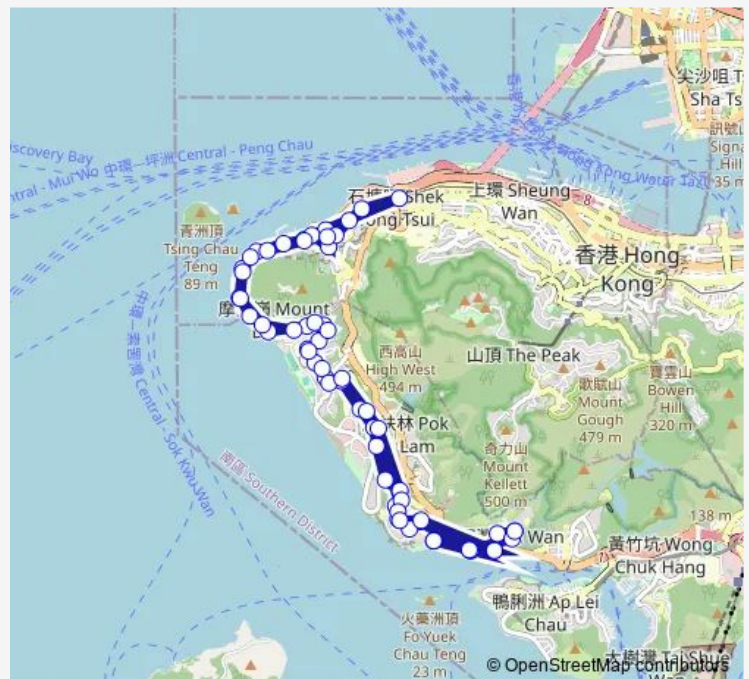

Route schedule

[Ctb] TIN WAN Estate — [Ctb] TIN WAN Estate

Monday	05:40-17:20
Tuesday	05:40-17:20
Wednesday	05:40-17:20
Thursday	05:40-17:20
Friday	05:40-17:20
Saturday	05:40-17:20
Sunday	05:40-17:20

Route info

Direction: [Ctb] TIN WAN Estate

Stops: 63

Trip Duration: 0 hour 53 min

43m — TIN WAN - Shek Tong Tsui (Circular)

[Ctb] Victoria Road Zone SUB-Station, Victoria Road[[Kmb+Ctb] OLD POK FU LAM Kennels/
Victoria Road Zone SUB-Station, Victoria Road