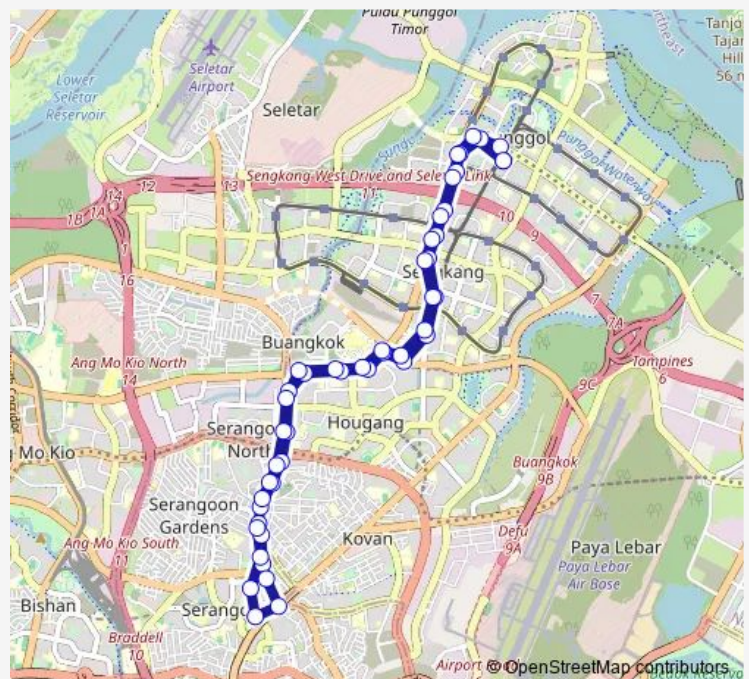

Thursday 05:50

Friday 05:50

Saturday 05:50

Sunday 05:50

Route info

Direction: Punggol Temp Int

Stops: 48

Trip Duration: 1 hour 16 min