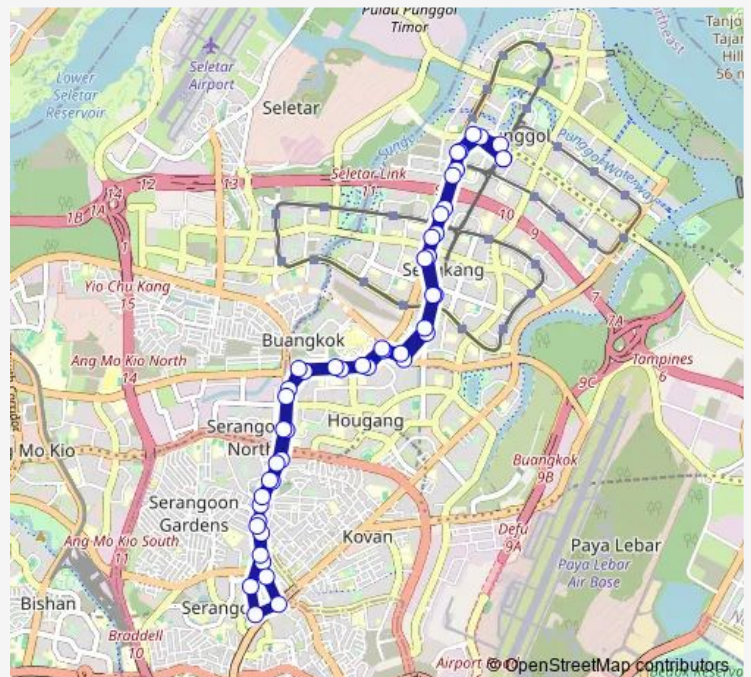

Thursday 05:50

Friday 05:50

Saturday 05:50

Sunday 05:50

Route info

Direction: Punggol Temp Int

Stops: 48

Trip Duration: 1 hour 16 min