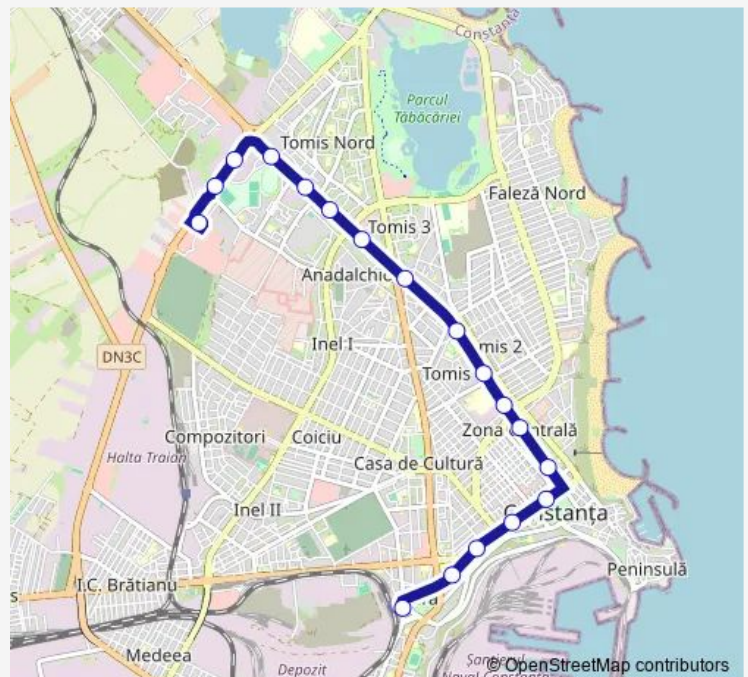

Tuesday 05:30-22:33

Wednesday 05:30-22:33

Thursday 05:30-22:33

Friday 05:30-22:33

Saturday 05:55-22:33

Sunday 05:55-22:33

Route info

Direction: Cap Linie Gara

Stops: 17

Trip Duration: 0 hour 35 min

Direction

Cap Linie Vivo — Cap Linie Gara

18 stops

[Open route schedule](#)

Cap Linie Vivo

Sala Polivalenta

Calarasi

Tudor Vladimirescu

Parc Oleg Danovski

Parcul Arheologic

C.Cultural Jean Constantin

Atelierelor

Sp.Clinic de Boli Infect.

Cap Linie Gara

Route schedule

Cap Linie Vivo — Cap Linie Gara

Monday 05:40-23:00

Tuesday 05:40-23:00

Wednesday 05:40-23:00

Thursday 05:40-23:00

Friday 05:40-23:00

Saturday 05:40-23:00