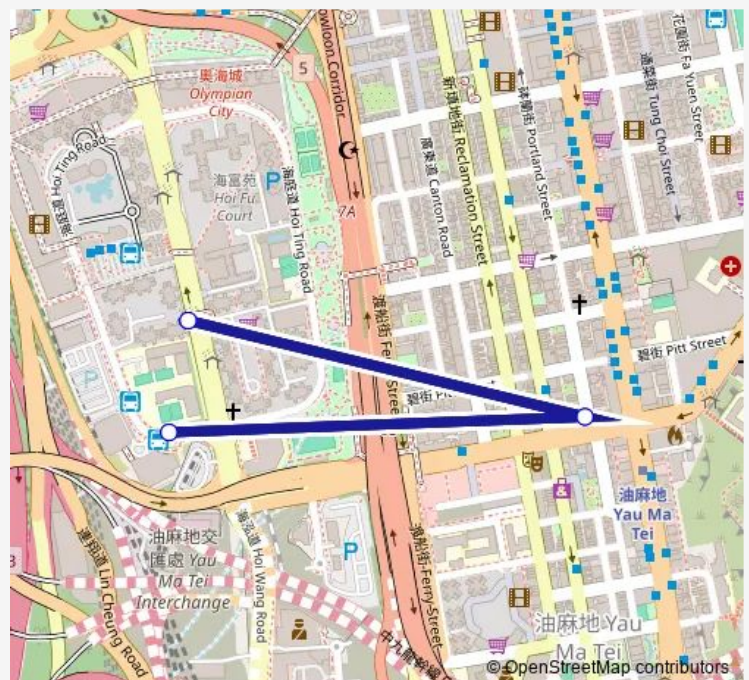

3 stops

[Open route schedule](#)

HOI TING ROAD, OUTSIDE YAU MA TEI CATHOLIC PRIMARY SCHOOL (HOI WANG ROAD)

PORTLAND STREET NEAR YAU MA TEI STATION|PORTLAND STREET NEAR YAU MA TEI MTR STATION

HOI Wang Road, Outside Block 3 Charming Garden

Route schedule

HOI TING ROAD, OUTSIDE YAU MA TEI CATHOLIC PRIMARY SCHOOL (HOI WANG ROAD) — HOI Wang Road, Outside Block 3 Charming Garden

Monday	17:15
Tuesday	17:15
Wednesday	17:15
Thursday	17:15
Friday	17:15
Saturday	—
Sunday	—

Route info

Direction: HOI TING ROAD, OUTSIDE YAU MA TEI CATHOLIC PRIMARY SCHOOL (HOI WANG ROAD)

Stops: 3

Trip Duration: 0 hour 6 min

43M Bus time schedules and route maps are available in an offline PDF at busmaps.com. Use the busmaps.com website to see live bus times, train schedule or subway schedule, and step-by-step directions for all public transit in Mong Kok