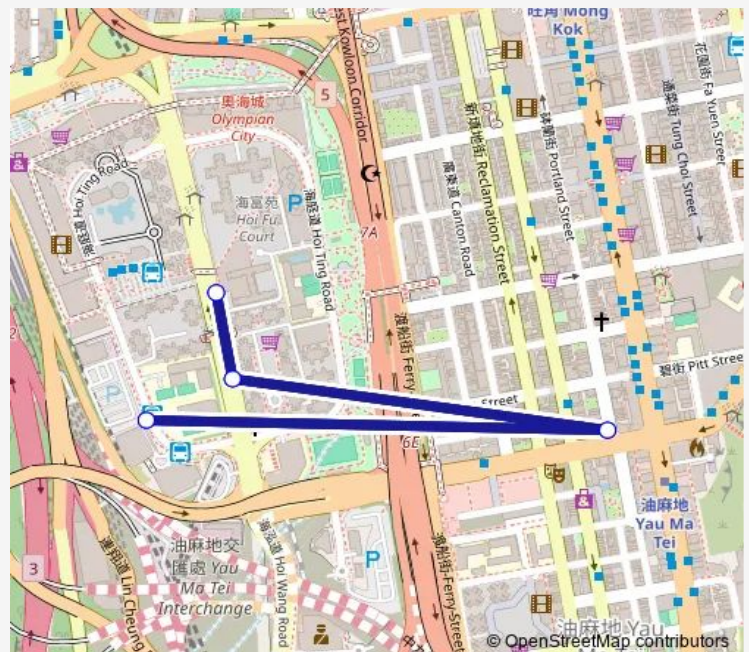

YAN CHEUNG ROAD, OUTSIDE THE CORONATION

PORTLAND STREET NEAR YAU MA TEI STATION|PORTLAND STREET NEAR YAU MA TEI MTR STATION

Shanghai Street, Near MAN Ming Lane Rest Garden|No.312 Shanghai Street

YAN CHEUNG ROAD, NEAR HOI WANG ROAD|YAN CHEUNG ROAD, OPPOSITE THE CORONATION

HOI Wang Road, Outside Block 3 Charming Garden

MONG KOK (PARK AVENUE) TERMINUS|MONGKOK (PARK AVENUE) TERMINUS

Route schedule

MONG KOK (PARK AVENUE) TERMINUS|MONGKOK (PARK AVENUE) TERMINUS — MONG KOK (PARK AVENUE) TERMINUS|MONGKOK (PARK AVENUE) TERMINUS

Monday	10:30
Tuesday	10:30
Wednesday	10:30
Thursday	10:30
Friday	10:30
Saturday	10:30
Sunday	10:30

Route info

Direction: MONG KOK (PARK AVENUE) TERMINUS|MONGKOK (PARK AVENUE) TERMINUS

Stops: 9

Trip Duration: 0 hour 15 min