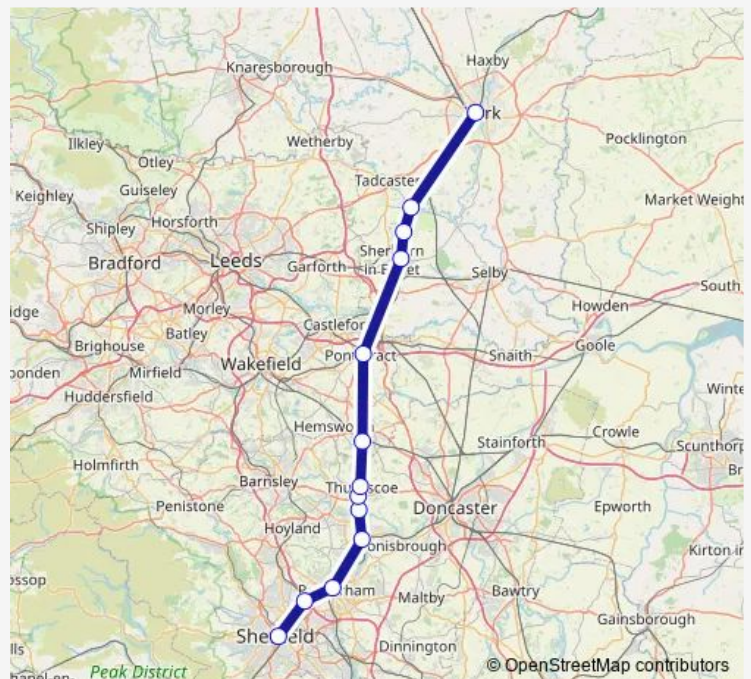

Church Fenton

Ulleskelf

York

Route schedule

Sheffield — York

Monday 07:24-15:40

Tuesday 07:24-15:40

Wednesday 07:24-15:40

Thursday 07:24-15:40

Friday 07:24-15:40

Saturday 07:25-15:42

Sunday 16:13-19:00

Route info

Direction: Sheffield

Stops: 13

Trip Duration: 1 hour 24 min