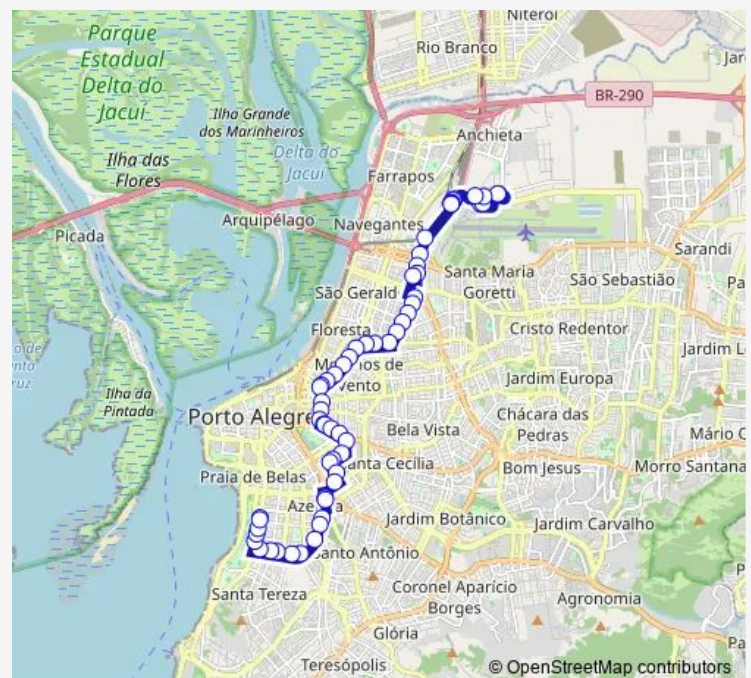

Dois Trevo Carrion Junior Estação Aeroporto/Trensurb

Dois Trevo Carrion Junior Estação Aeroporto/Trensurb

Ceara 135

Ceara 463

Prof Luiz Leseigneur DE Faria BM Point

Pereira Franco

Ceara 987

Benjamin Constant 777

Benjamin Constant 929

Benjamin Constant 1151

Benjamin Constant 1407

Benjamin Constant 1667

Cristovao Colombo 2250

Cristovao Colombo 1918

Route schedule

Seis Trevo Carrion Junior Aeroporto Salgado Filho — Praia DE Belas 1710

Monday —

Tuesday —

Wednesday 05:36-23:25

Thursday —

Friday 05:36-23:25

Saturday 05:36-23:25

Sunday 05:36-23:25

Route info

Direction: Seis Trevo Carrion Junior Aeroporto Salgado Filho

Stops: 57

Trip Duration: 0 hour 45 min

T52 — Transversal 5 / Domingos

Cristovao Colombo 1720

Cristovao Colombo 1512

Cristovao Colombo 1212

Cristovao Colombo 1028