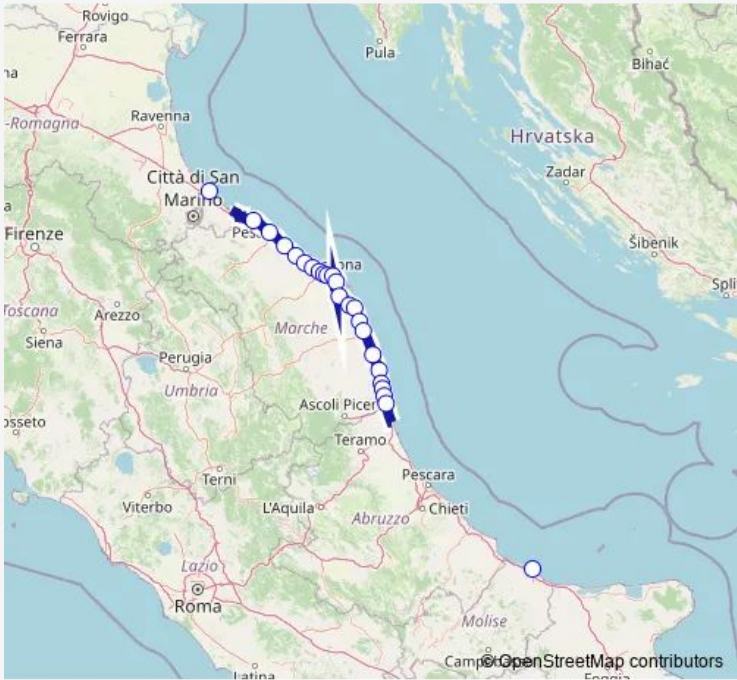

Rail 9809c Da Milano Centrale a Taranto

[Go to website](#)

Direction
 Rimini — Termoli
 24 stops
[Open route schedule](#)

- Rimini
- Pesaro
- Fano
- Marotta-Mondolfo
- Senigallia
- Marzocca
- Montemarciano
- Falconara M.ma
- Palombina
- Ancona Torrette
- Ancona
- Varano
- Osimo-Castelfidardo
- Loreto
- Porto Recanati
- Potenza Picena-Montelupone
- Civitanova-M. Montegr.
- Porto S. Giorgio-Fermo
- Pedaso
- Cupramarittima
- Grottammare

Route schedule
 Rimini — Termoli

Monday	13:36
Tuesday	13:36
Wednesday	13:36
Thursday	13:36
Friday	13:36
Saturday	13:36
Sunday	13:36

Route info
 Direction: Rimini
 Stops: 24
 Trip Duration: 2 hour 55 min

9809c — Da Milano Centrale a Taranto **BusMaps**

S. Benedetto d.T.

Porto d'Ascoli

Termoli

9809c Rail time schedules and route maps are available in an offline PDF at busmaps.com. Use the busmaps.com website to see live bus times, train schedule or subway schedule, and step-by-step directions for all public transit in Ancona

The schedule is provided in the local timezone. Times with "(+1)" indicate departures on the next day.

PDF file created on 2025-01-31

2024 BusMaps.com - All Rights Reserved