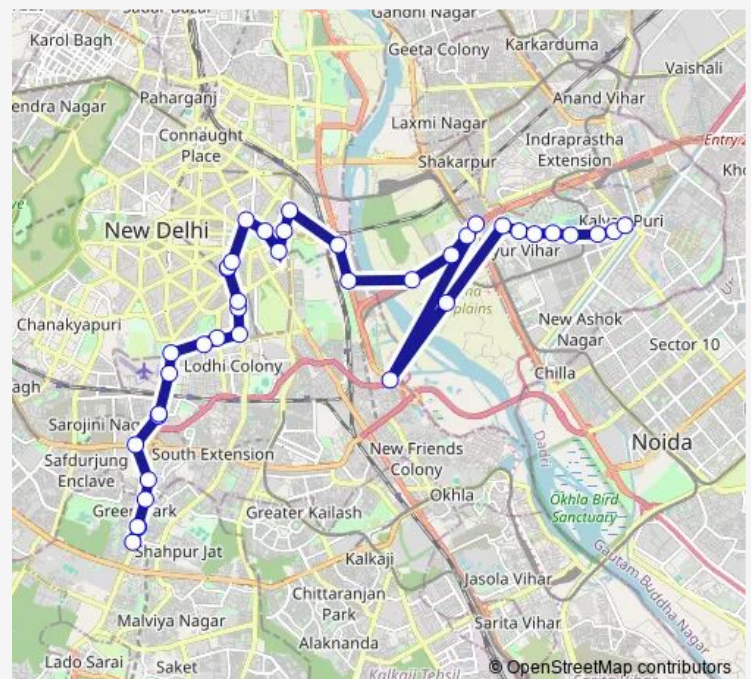

### Route schedule

Hauz Khas — Kalyan Puri Crossing (Chand Cinema Road)

Monday 10:00-21:40

Tuesday 10:00-21:40

Wednesday 10:00-21:40

Thursday 10:00-21:40

Friday 10:00-21:40

Saturday 10:00-21:40

### Route info

Direction: Hauz Khas

Stops: 39

Trip Duration: 1 hour 55 min

■ 344up

National Stadium

Pragati Maidan Gate 5

Railway Road Bridge