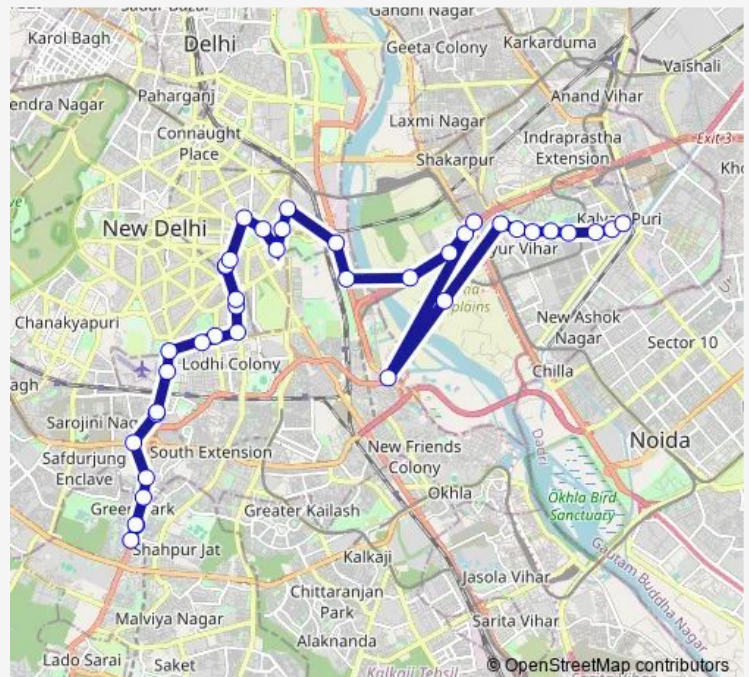

### Route schedule

Hauz Khas — Kalyan Puri Crossing (Chand Cinema Road)

Monday 10:00-21:40

Tuesday 10:00-21:40

Wednesday 10:00-21:40

Thursday 10:00-21:40

Friday 10:00-21:40

Saturday 10:00-21:40

### Route info

Direction: Hauz Khas

Stops: 39

Trip Duration: 1 hour 55 min

■ 344up

National Stadium

Pragati Maidan Gate 5

Railway Road Bridge