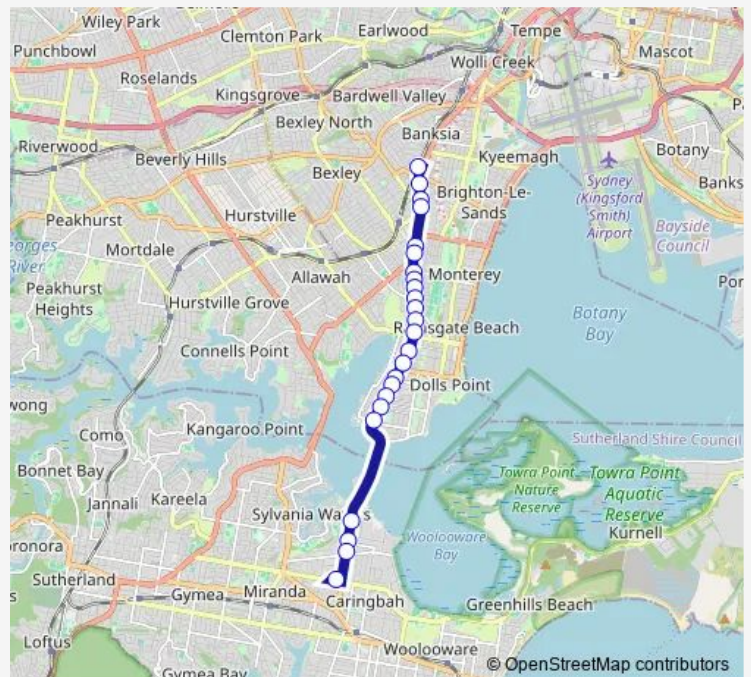

School Bus 768s Rockdale Station to Endeavour High

[Go to website](#)

Direction

Rockdale Station, Geeves Av, Stand B — Endeavour Sports High School, Access Rd, The Boulevard

24 stops

[Open route schedule](#)

- Rockdale Station, Geeves Av, Stand B
- Princes Hwy Opp Hegerty St
- Princes Hwy After Rockdale Plaza Dr
- Princes Hwy Opp Harrow Rd
- James Cook Boys Technology High School, Princes Hwy
- Moorefield Girls High School, Princes Hwy
- Rocky Point Rd Opp Shaw St
- Rocky Point Rd At Wilson St
- Rocky Point Rd Opp Calvary Hospital
- Rocky Point Rd Opp Jubilee Av
- Rocky Point Rd Opp Weeney St
- Rocky Point Rd At Clarkes Rd
- Rocky Point Rd Before Ramsgate Rd
- Rocky Point Rd Opp St George Christian School
- Rocky Point Rd At Camille St
- Rocky Point Rd Before Russell Av
- Rocky Point Rd At Evans St
- Rocky Point Rd At Toyer Av
- Rocky Point Rd At Kendall St
- Rocky Point Rd Before Fontainebleau St
- Taren Point Rd After Toorak Av

Route schedule

Rockdale Station, Geeves Av, Stand B — Endeavour Sports High School, Access Rd, The Boulevard

Monday	08:00
Tuesday	08:00
Wednesday	08:00
Thursday	08:00
Friday	—
Saturday	—
Sunday	—

Route info

Direction: Rockdale Station, Geeves Av, Stand B

Stops: 24

Trip Duration: 0 hour 31 min

768s — Rockdale Station to Endeavour High

Taren Point Rd At Box Rd

Taren Point Rd Before Parraweena Rd

Endeavour Sports High School, Access Rd, The Boulevard