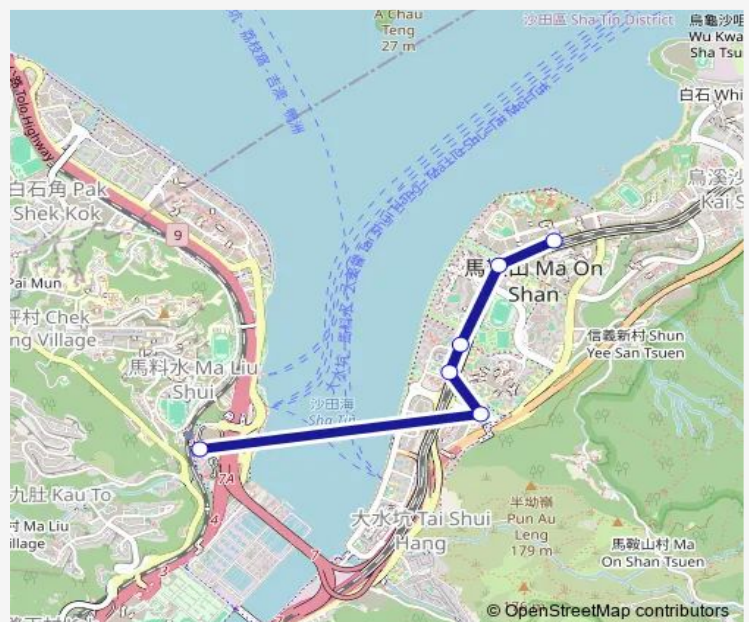

### Route schedule

SAI SHA Road, Outside MA ON Shan Plaza|Sai SHA Road, Outside Bayshore Towers|Bus Bays ON SAI SHA Road, Outside MA ON Shan Plaza — UNIVERSITY STATION BUS TERMINUS

Monday	06:00
Tuesday	06:00
Wednesday	06:00
Thursday	06:00
Friday	06:00
Saturday	06:00
Sunday	06:00

### Route info

Direction: SAI SHA Road, Outside MA ON Shan Plaza|Sai SHA Road, Outside Bayshore Towers|Bus Bays ON SAI SHA Road, Outside MA ON Shan Plaza

Stops: 4

Trip Duration: 0 hour 9 min

### Direction

UNIVERSITY STATION BUS TERMINUS — SAI SHA Road, Outside MA ON Shan Plaza|Sai SHA Road, Outside Bayshore Towers|Bus Bays ON SAI SHA Road, Outside MA ON Shan Plaza

6 stops

[Open route schedule](#)

### Route info

Direction: UNIVERSITY STATION BUS TERMINUS

Stops: 6

Trip Duration: 0 hour 9 min

807A Bus time schedules and route maps are available in an offline PDF at [busmaps.com](https://busmaps.com). Use the [busmaps.com](https://busmaps.com) website to see live bus times, train schedule or subway schedule, and step-by-step directions for all public transit in Sai Kung